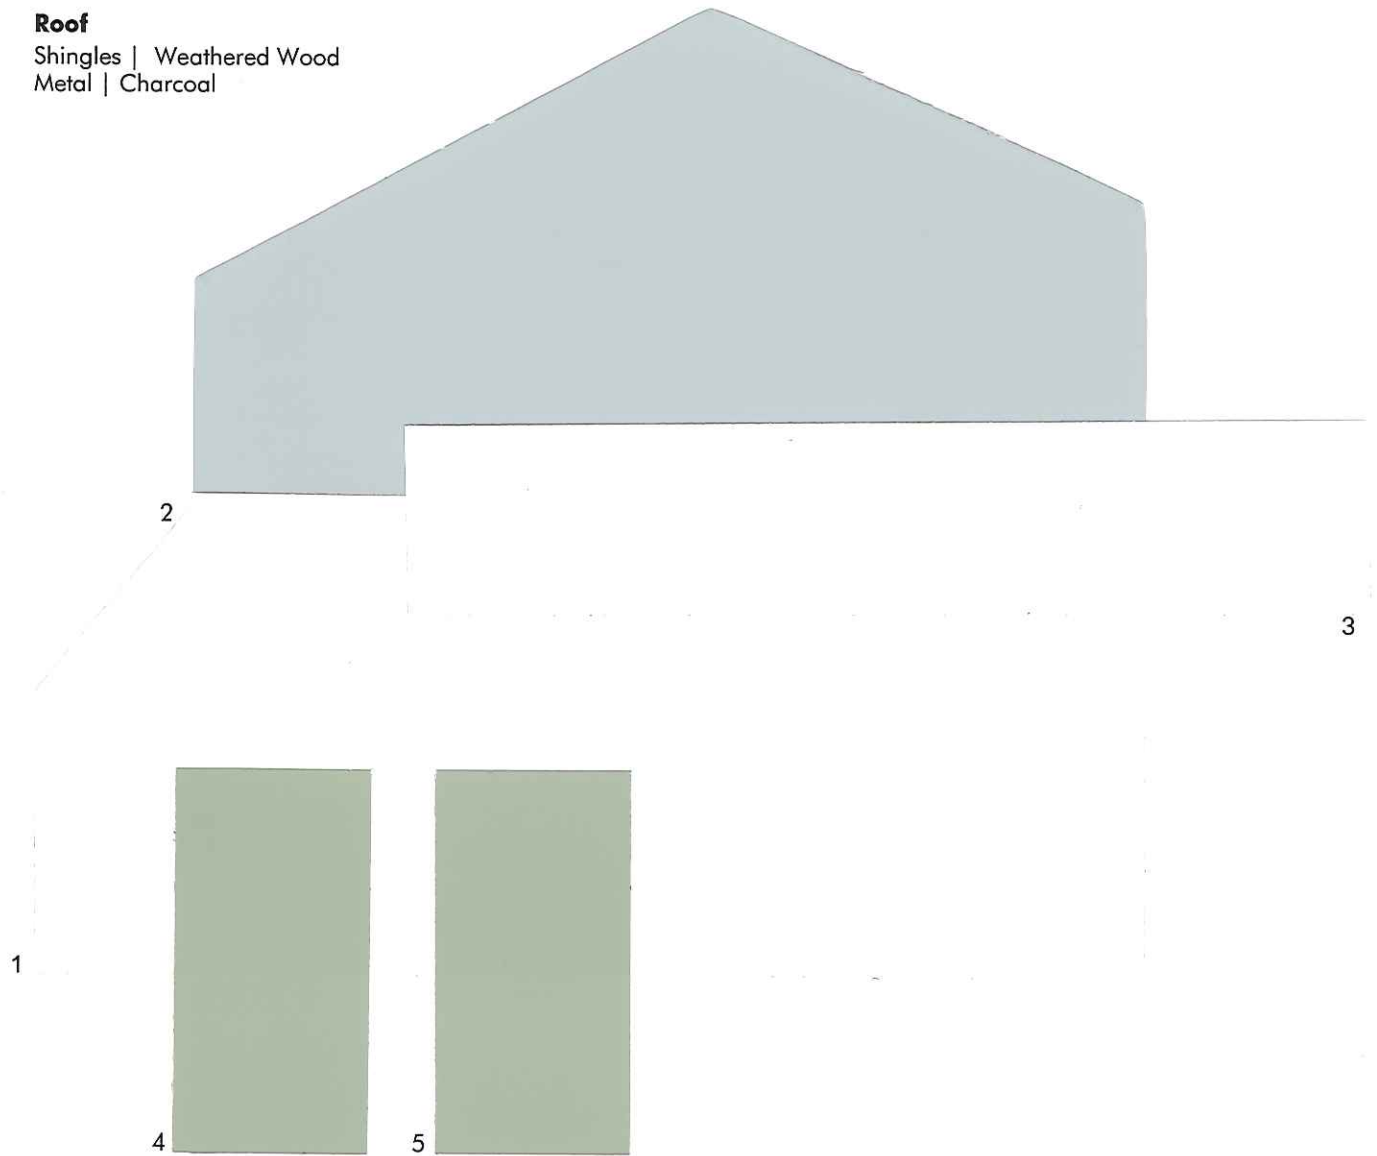

Roof

Shingles | Weathered Wood
Metal | Charcoal

13-03-0219

Color samples shown approximate actual paint colors as closely as possible.

K Hovnanian Companies

1 Siding	Artic White	SW (7007)
2 Shake	Light Mist	SW (2832)
3 Trim & Garage	Artic White	SW (7007)
4 Shutter	Sage	SW (7741)
5 Door	Willow Tree	SW 7741