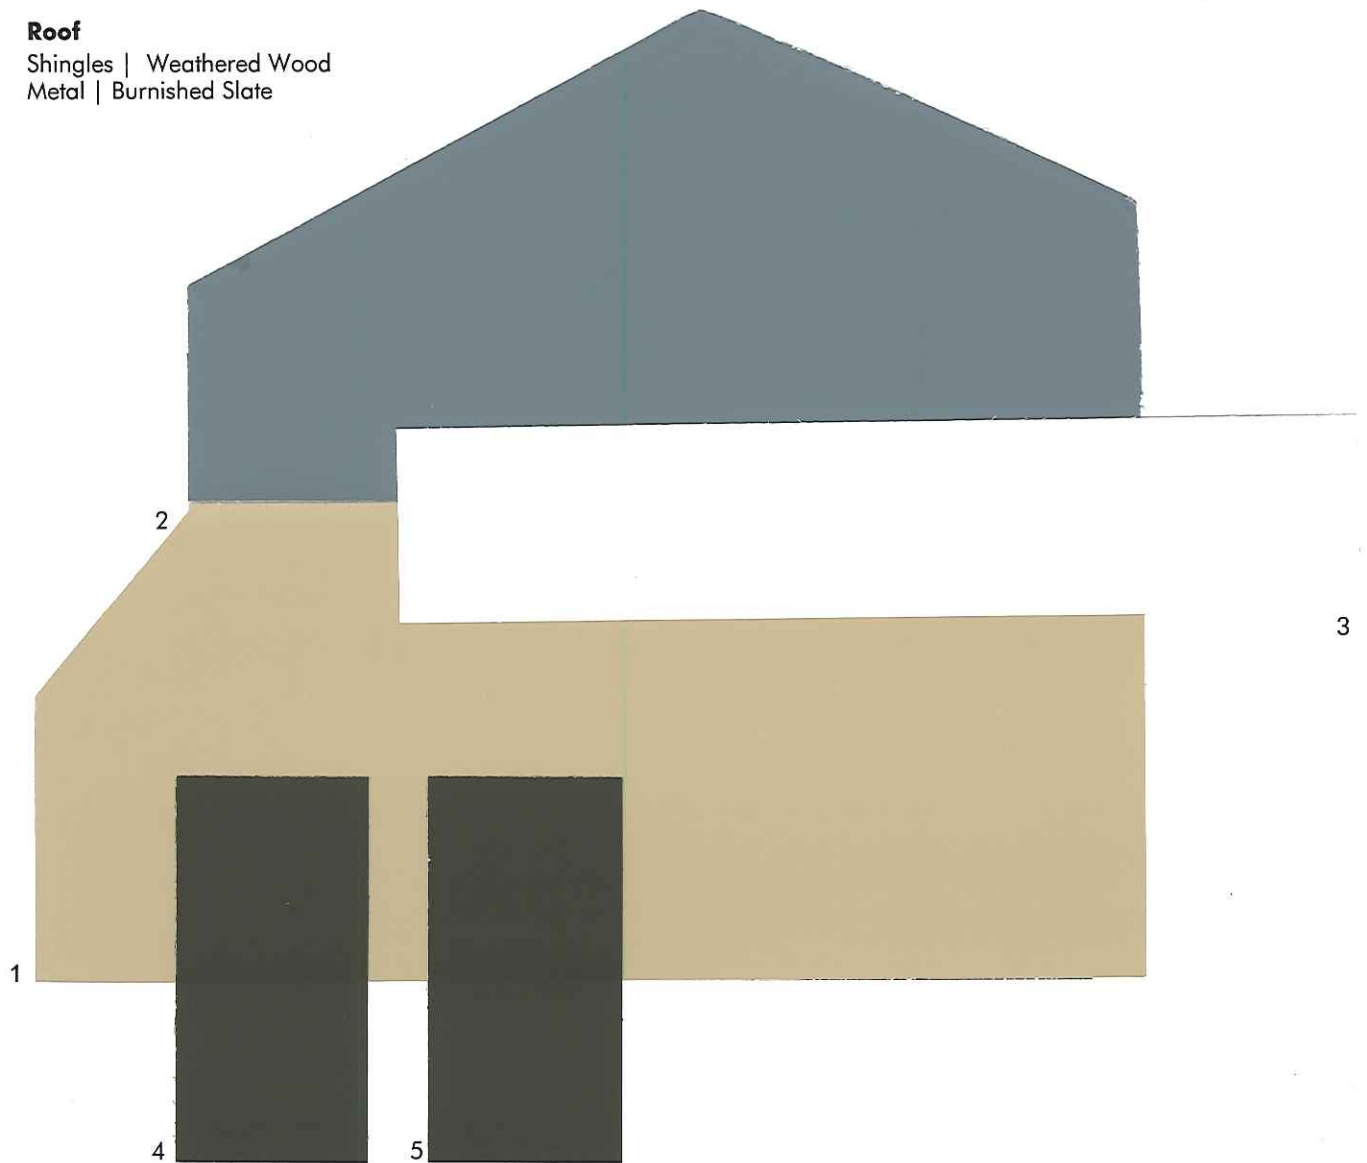

Roof

Shingles | Weathered Wood
Metal | Burnished Slate

K Hovnanian Companies

- 1 Siding
- 2 Shake
- 3 Trim & Garage
- 4 Shutter
- 5 Door

Autumn Tan	SW (7539)
Boothbay Blue	SW (6235)
Artic White	SW (7007)
Musket Brown	SW (7020)
Black Fox	SW 7020

**THE
FINISHING
TOUCH™**

13-03-0219

Color samples shown approximate actual paint colors as closely as possible.