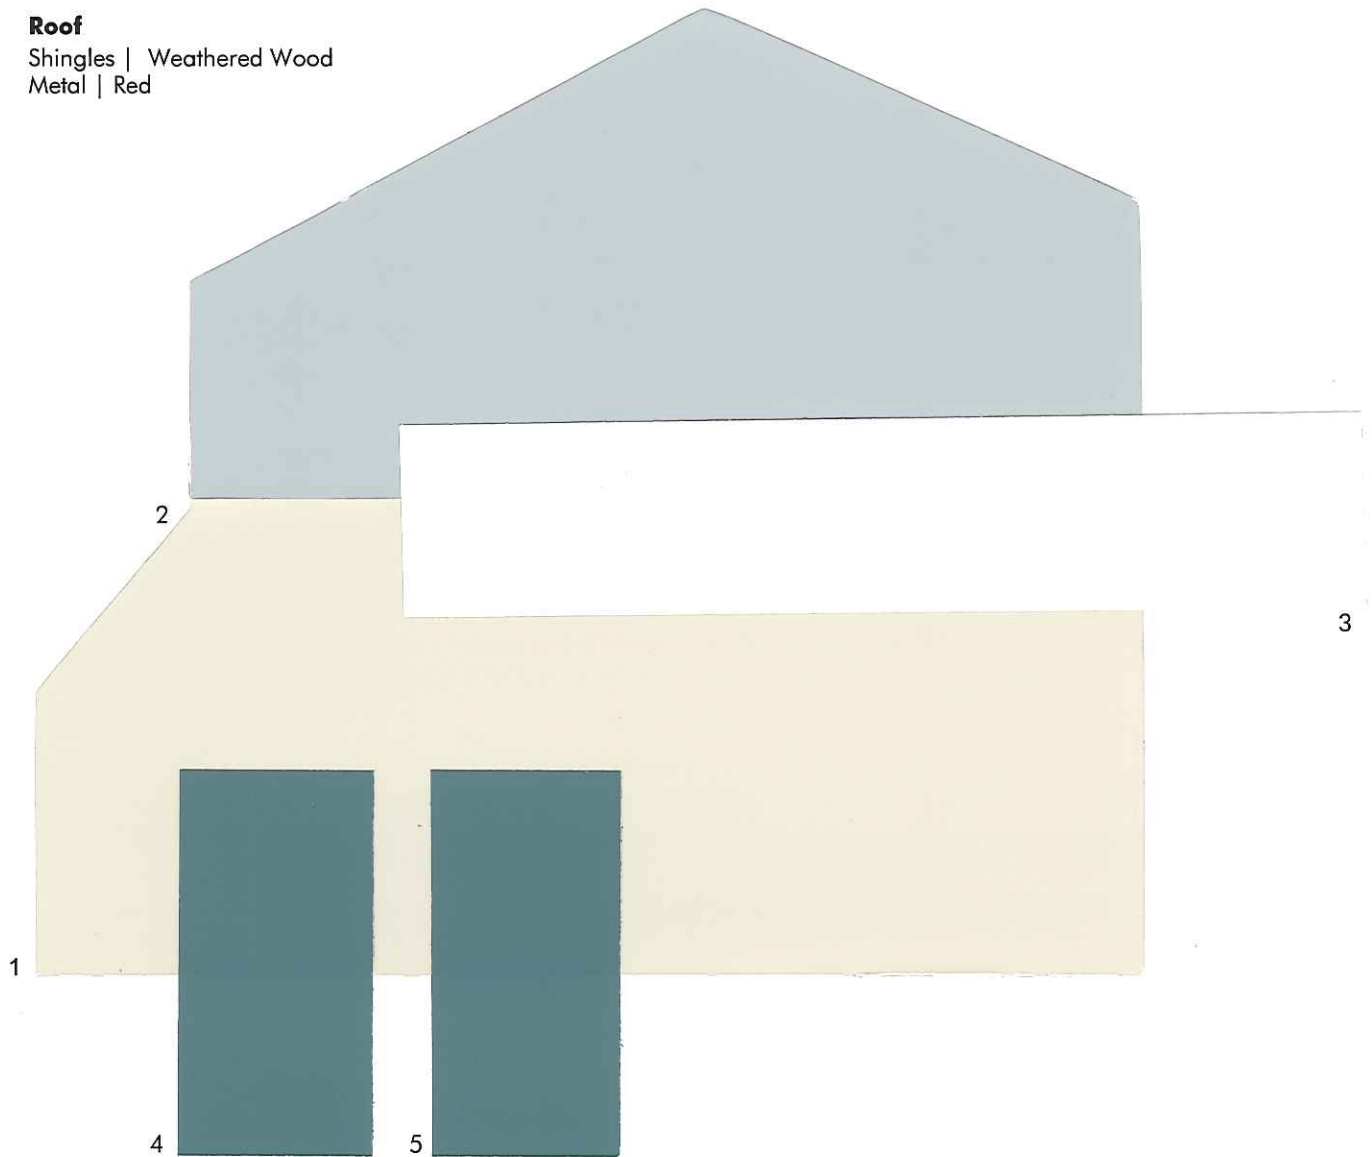

Roof

Shingles | Weathered Wood
Metal | Red

**THE
FINISHING
TOUCH™**

13-03-0219

Color samples shown approximate
actual paint colors as closely as possible.

K Hovnanian Companies

1 Siding	Navajo Beige	SW (7541)
2 Shake	Light Mist	SW (2832)
3 Trim & Garage	Artic White	SW (7007)
4 Shutter	Wedgewood Blue	SW (7617)
5 Door	Mediterranean	SW 7617