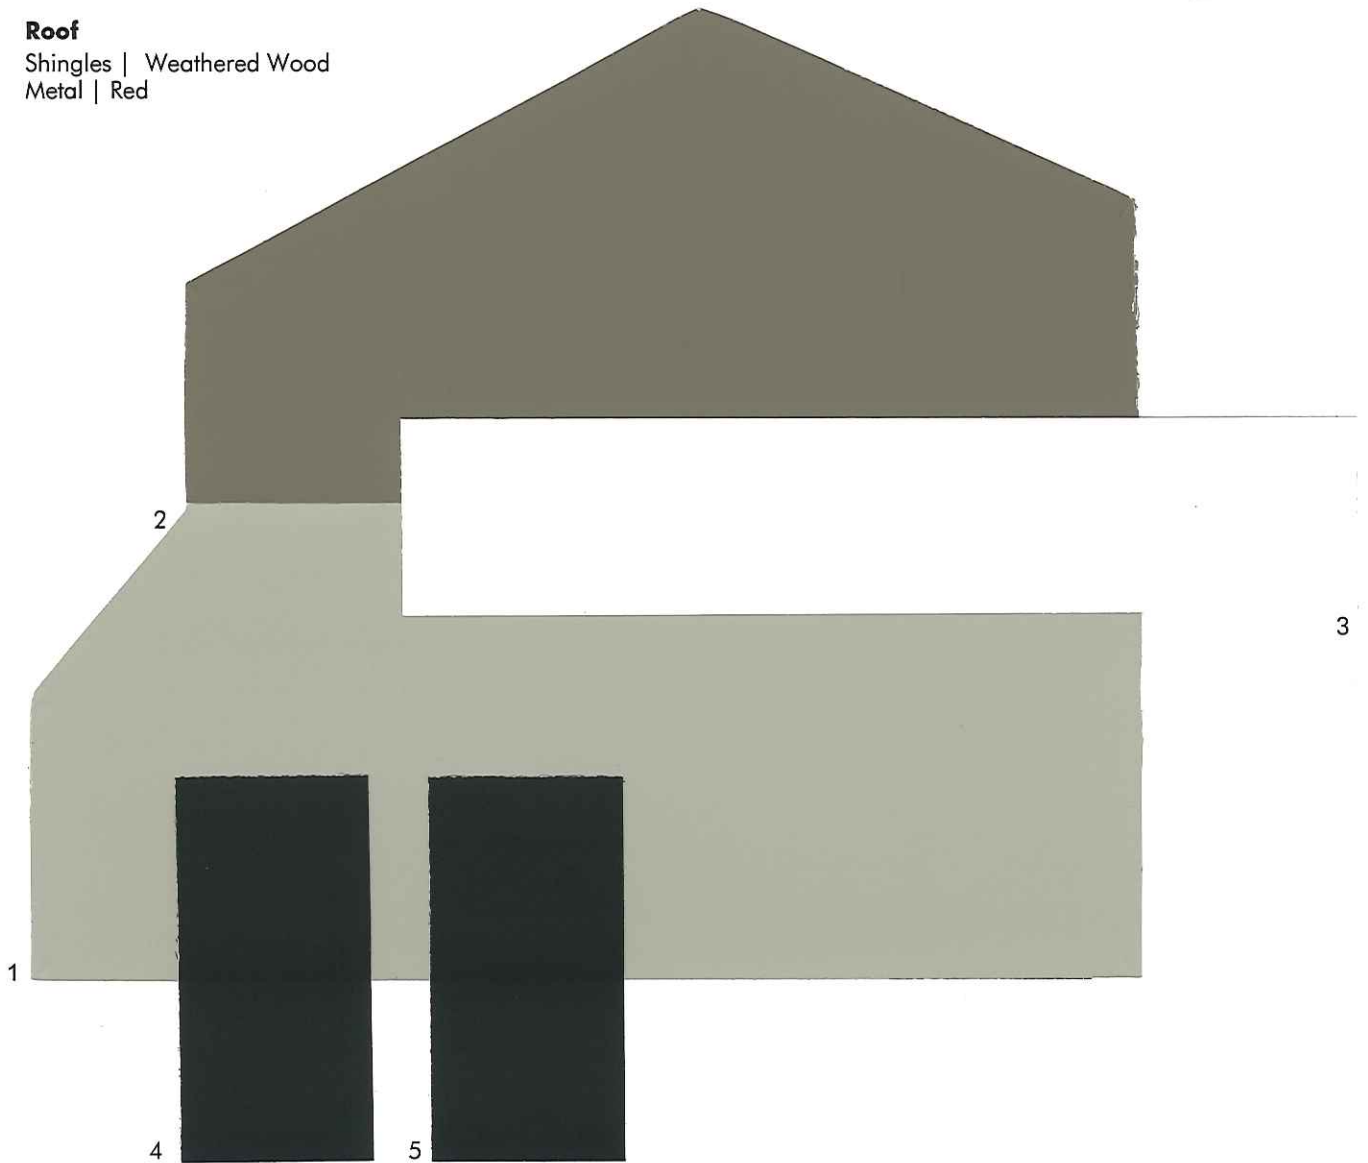

Roof

Shingles | Weathered Wood
Metal | Red

**THE
FINISHING
TOUCH™**

13-03-0219

Color samples shown approximate
actual paint colors as closely as possible.

K Hovnanian Companies

1 Siding	Monterey Taupe	SW (7639)
2 Shake	Timber Bark	SW (0038)
3 Trim & Garage	Artic White	SW (7007)
4 Shutter	Black	SW (6258)
5 Door	Tricorn Black	SW 6258