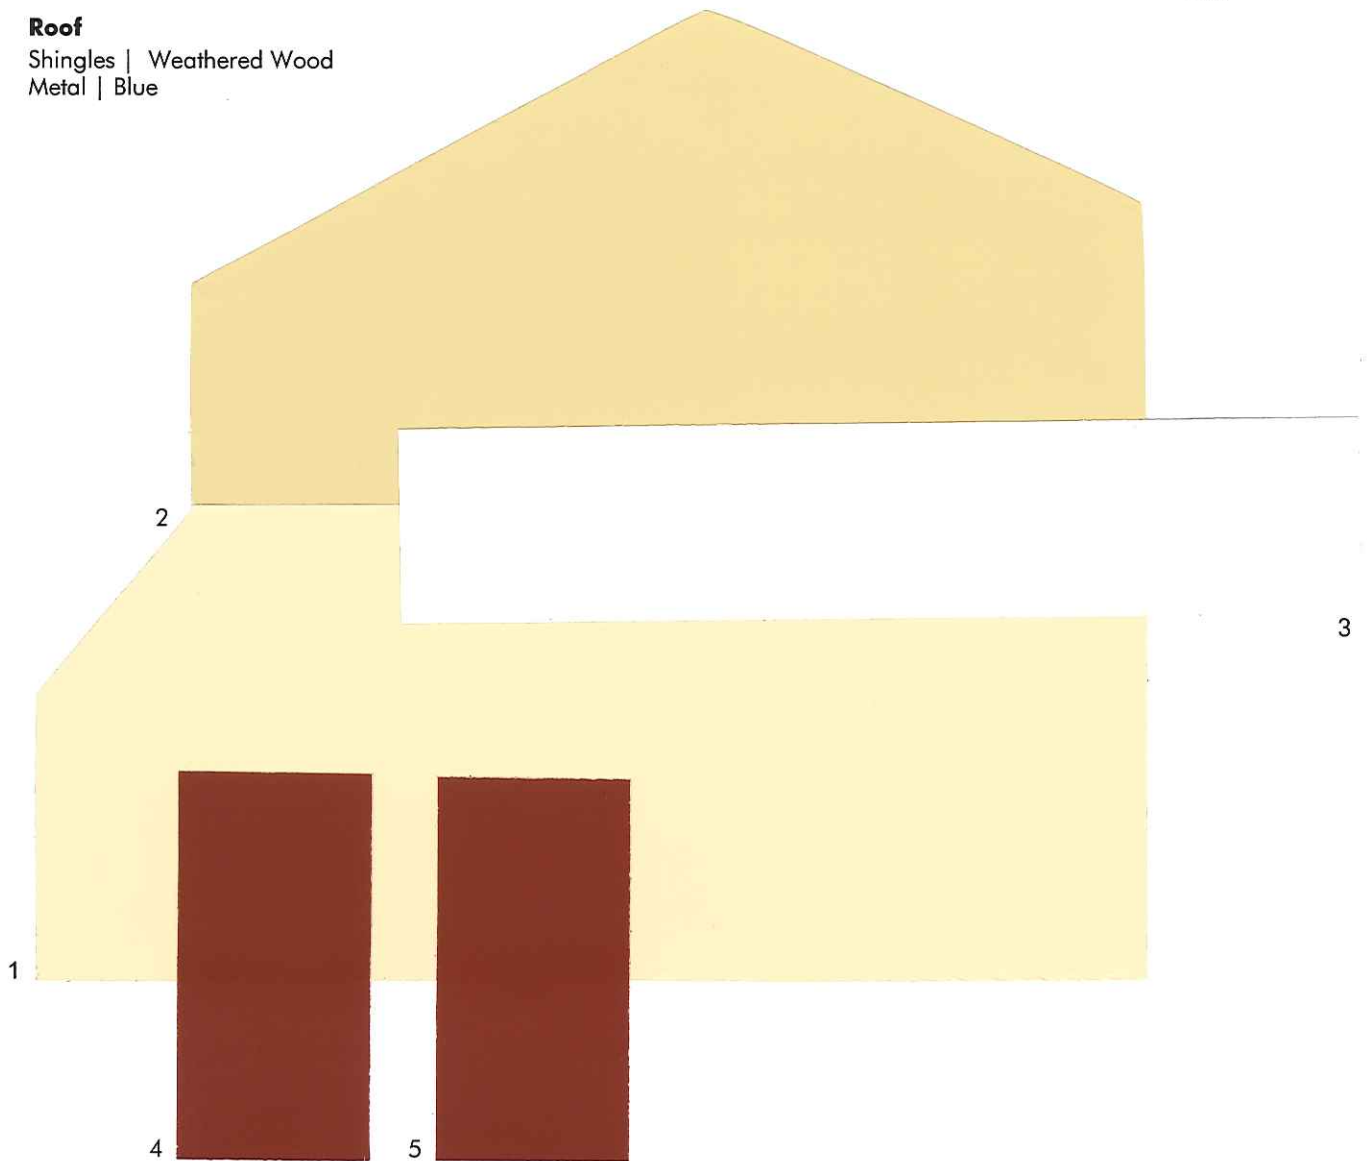

Roof

Shingles | Weathered Wood
Metal | Blue

K Hovnanian Companies

1 Siding	Woodland Cream	SW (7684)
2 Shake	Harris Cream	SW (2834)
3 Trim & Garage	Artic White	SW (7007)
4 Shutter	Burgundy Red	SW (2839)
5 Door	Roycroft Copper Red	SW 2839

**THE
FINISHING
TOUCH™**

13-03-0219

Color samples shown approximate actual paint colors as closely as possible.