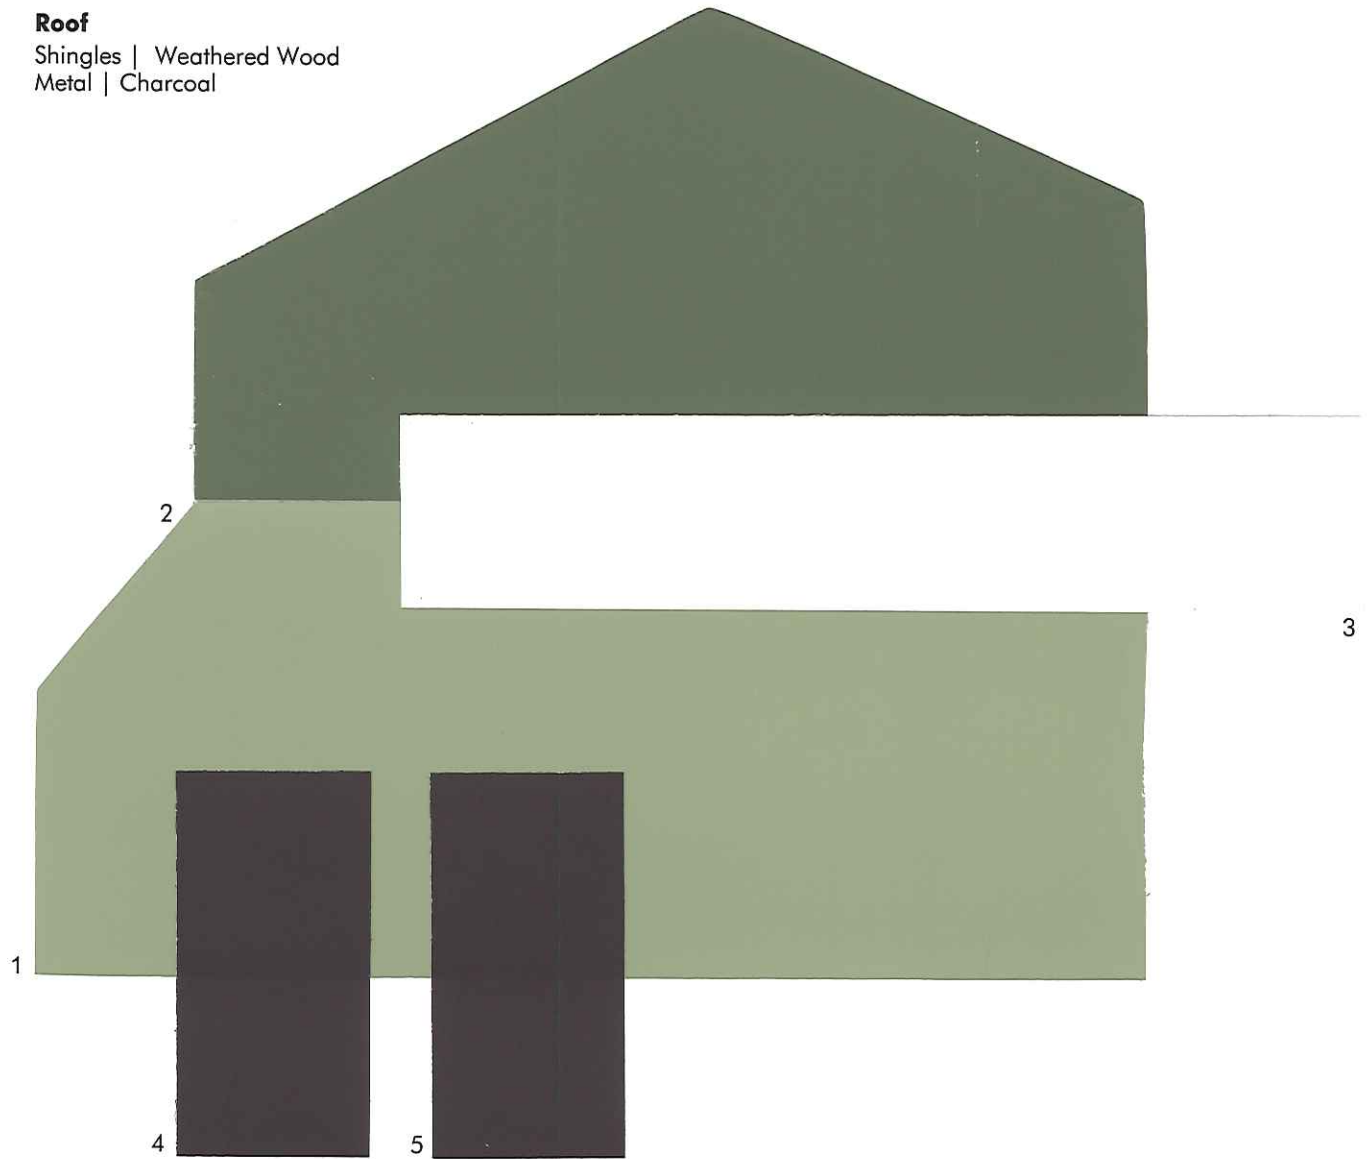

Roof

Shingles | Weathered Wood
Metal | Charcoal

THE
**FINISHING
TOUCH™**

13-03-0219

Color samples shown approximate
actual paint colors as closely as possible.

K Hovnanian Companies

1 Siding	Heathered Moss	SW (2826)
2 Shake	Mountain Sage	SW (2851)
3 Trim & Garage	Artic White	SW (7007)
4 Shutter	Plum	SW (6272)
5 Door	Plum Brown	SW 6272