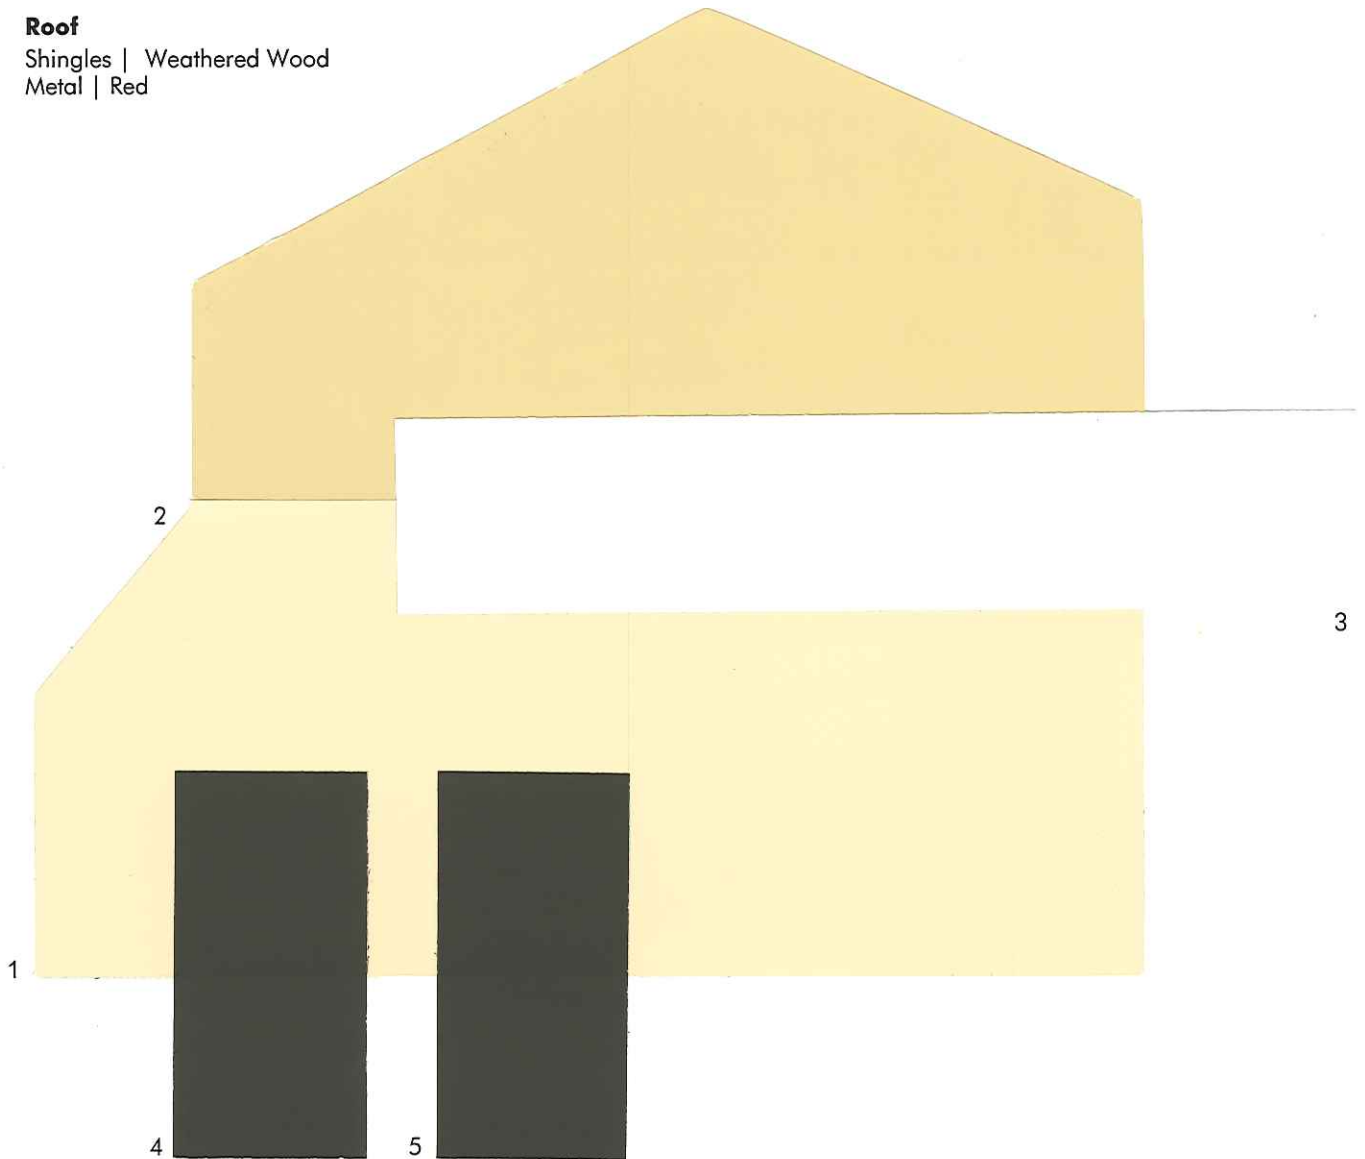

Roof

Shingles | Weathered Wood
Metal | Red

**THE
FINISHING
TOUCH™**

13-03-0219

Color samples shown approximate
actual paint colors as closely as possible.

K Hovnanian Companies

1 Siding	Woodland Cream	SW (7684)
2 Shake	Harris Cream	SW (2834)
3 Trim & Garage	Artic White	SW (7007)
4 Shutter	Musket Brown	SW (7020)
5 Door	Black Fox	SW 7020