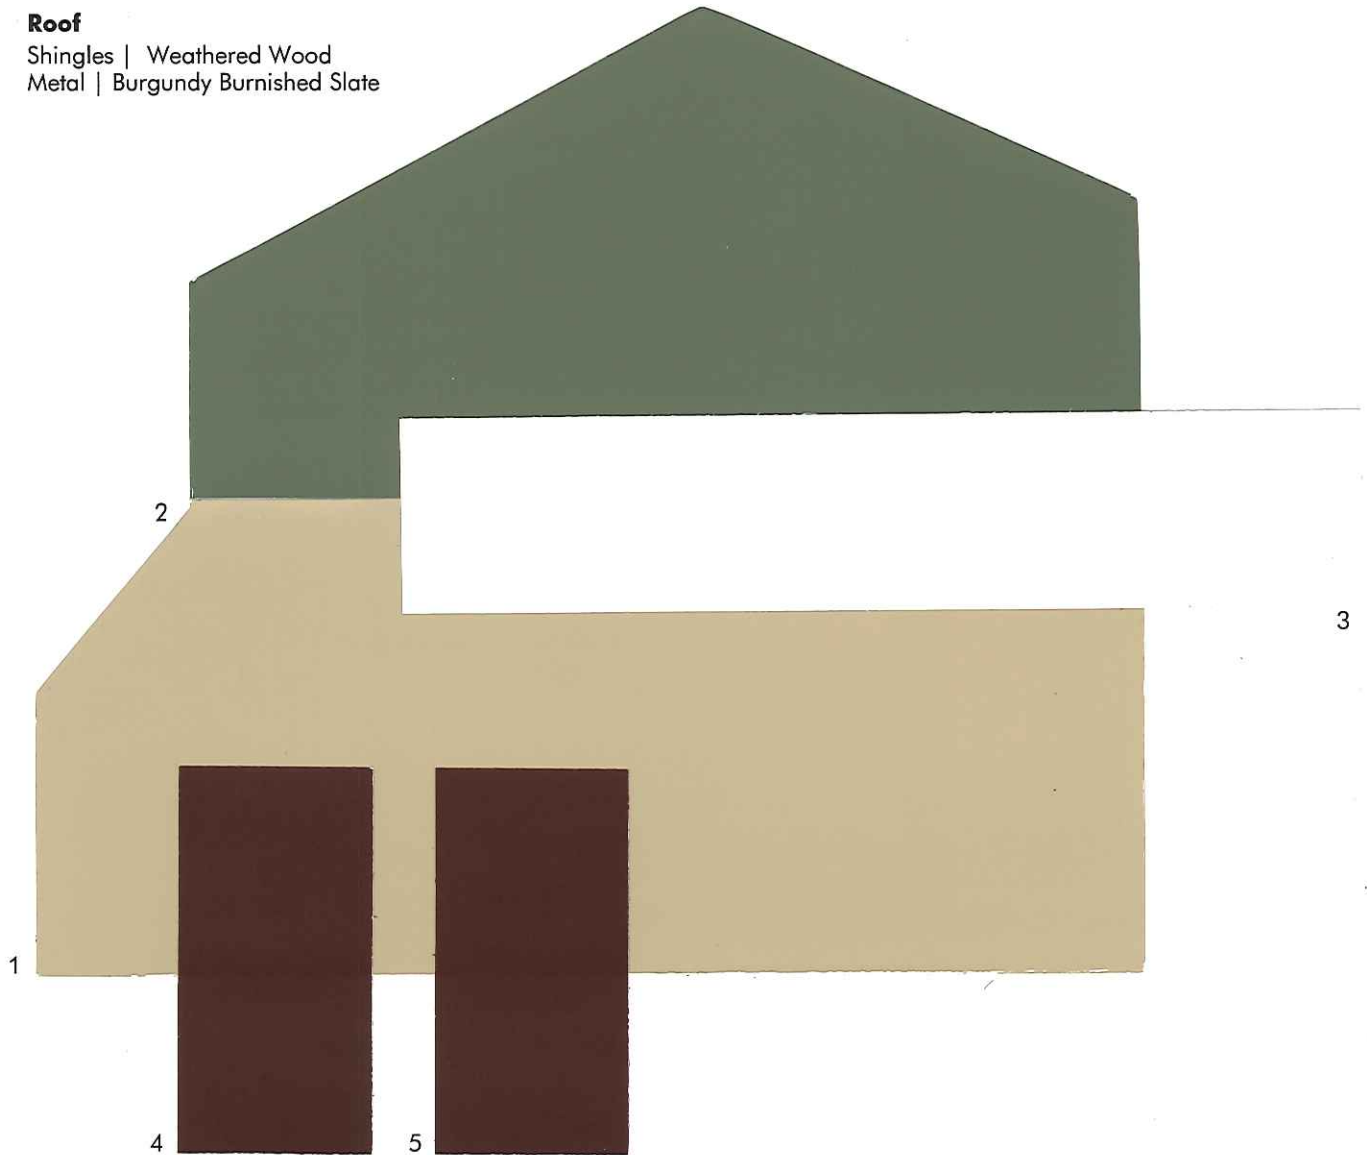

Roof

Shingles | Weathered Wood
Metal | Burgundy Burnished Slate

K Hovnanian Companies

- 1 Siding
- 2 Shake
- 3 Trim & Garage
- 4 Shutter
- 5 Door

Autumn Tan	SW (7539)
Mountain Sage	SW (2851)
Artic White	SW (7007)
Bordeaux	SW (2801)
Rookwood Dark Red	SW 2801

THE FINISHING TOUCH™

13-03-0219

Color samples shown approximate actual paint colors as closely as possible.