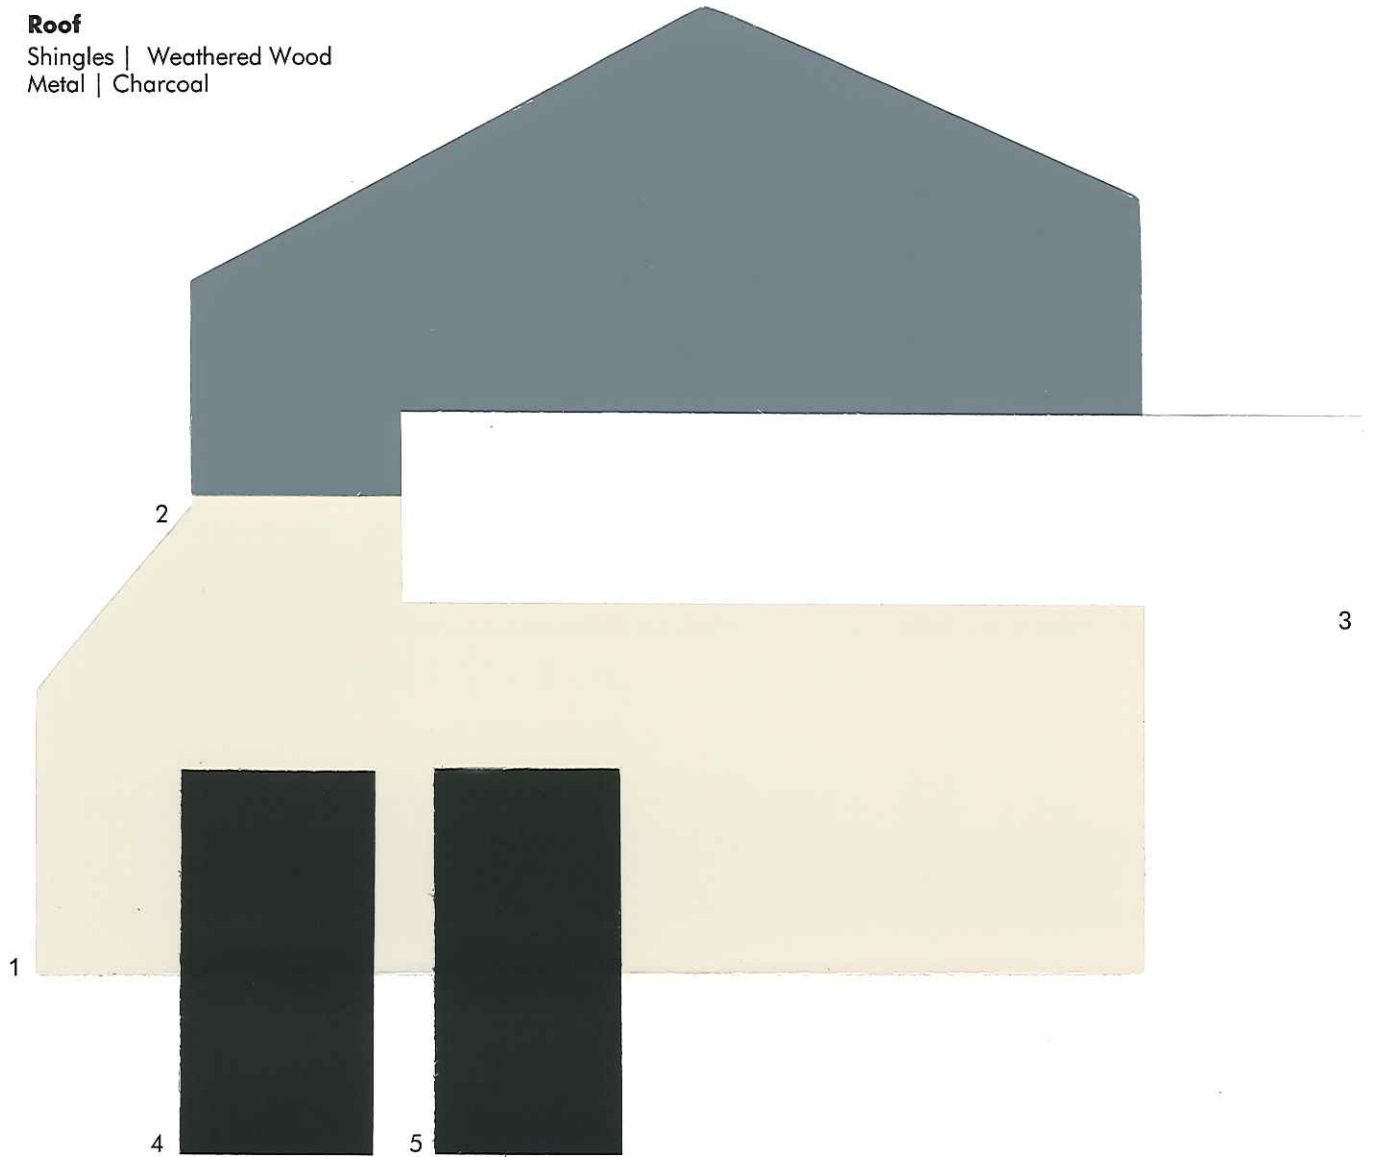

Roof

Shingles | Weathered Wood
Metal | Charcoal

**THE
FINISHING
TOUCH™**

13-03-0219

Color samples shown approximate
actual paint colors as closely as possible.

K Hovnanian Companies

1 Siding	Navajo Beige	SW (7541)
2 Shake	Boothbay Blue	SW (6235)
3 Trim & Garage	Artic White	SW (7007)
4 Shutter	Black	SW (6258)
5 Door	Tricorn Black	SW 6258