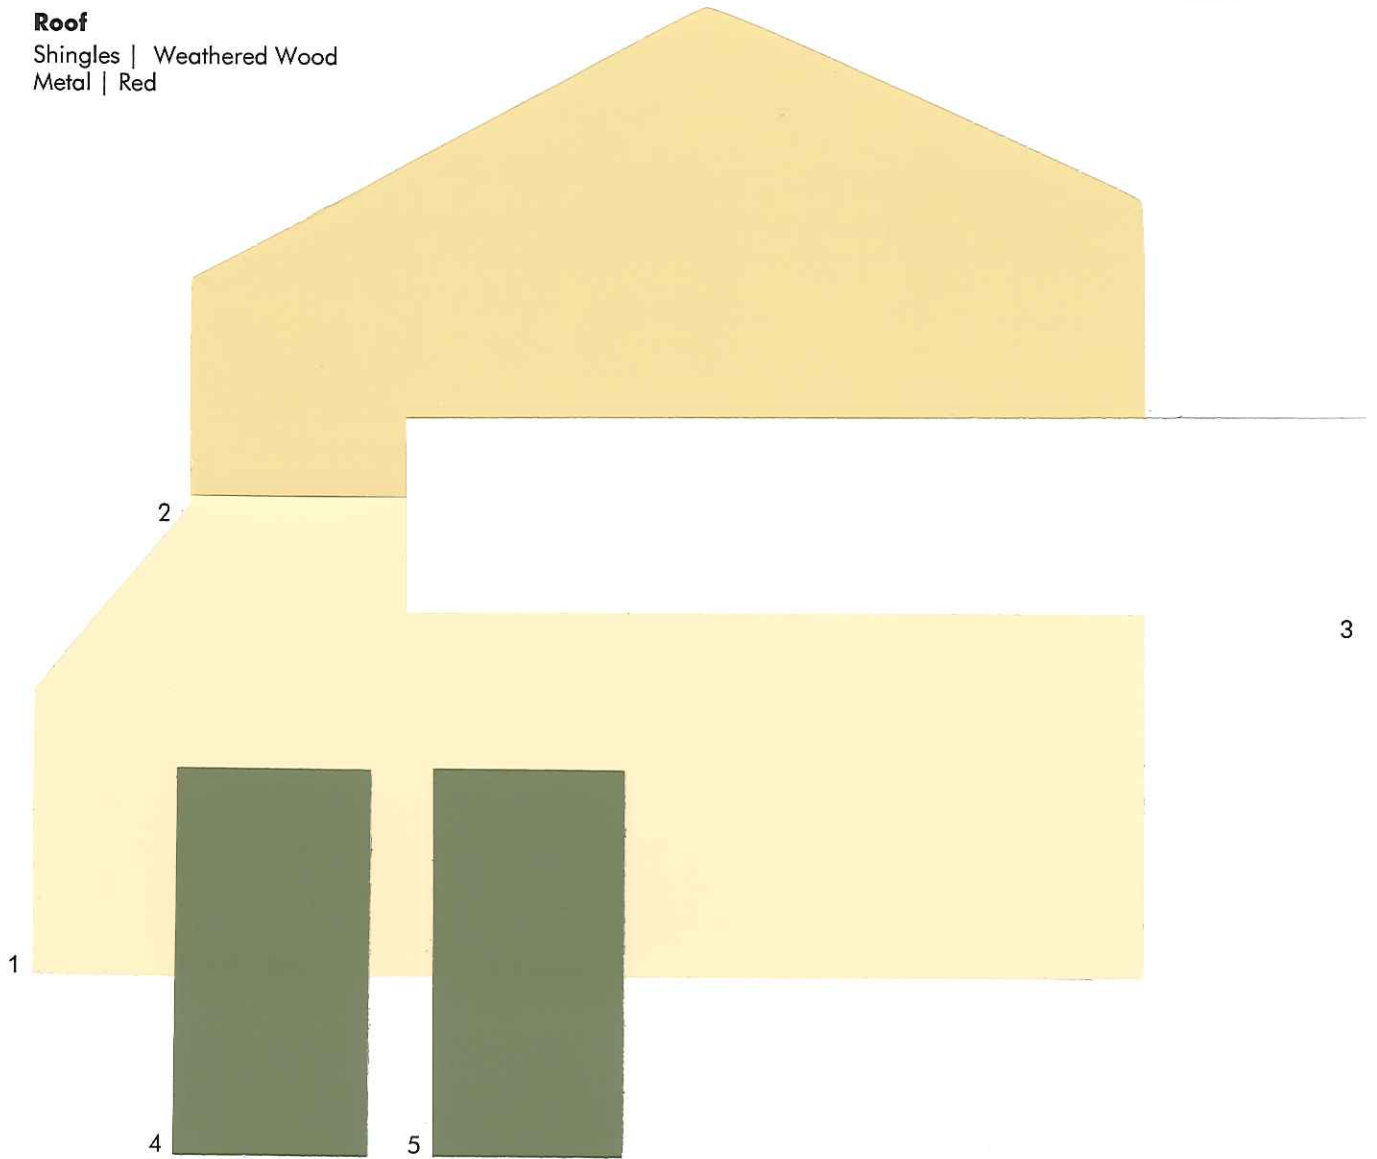

Roof

Shingles | Weathered Wood
Metal | Red

**THE
FINISHING
TOUCH™**

13-03-0219

Color samples shown approximate
actual paint colors as closely as possible.

K Hovnanian Companies

1 Siding	Woodland Cream	SW (7684)
2 Shake	Harris Cream	SW (2834)
3 Trim & Garage	Artic White	SW (7007)
4 Shutter	Colonial Green	SW (7734)
5 Door	Olive Grove	SW 7734