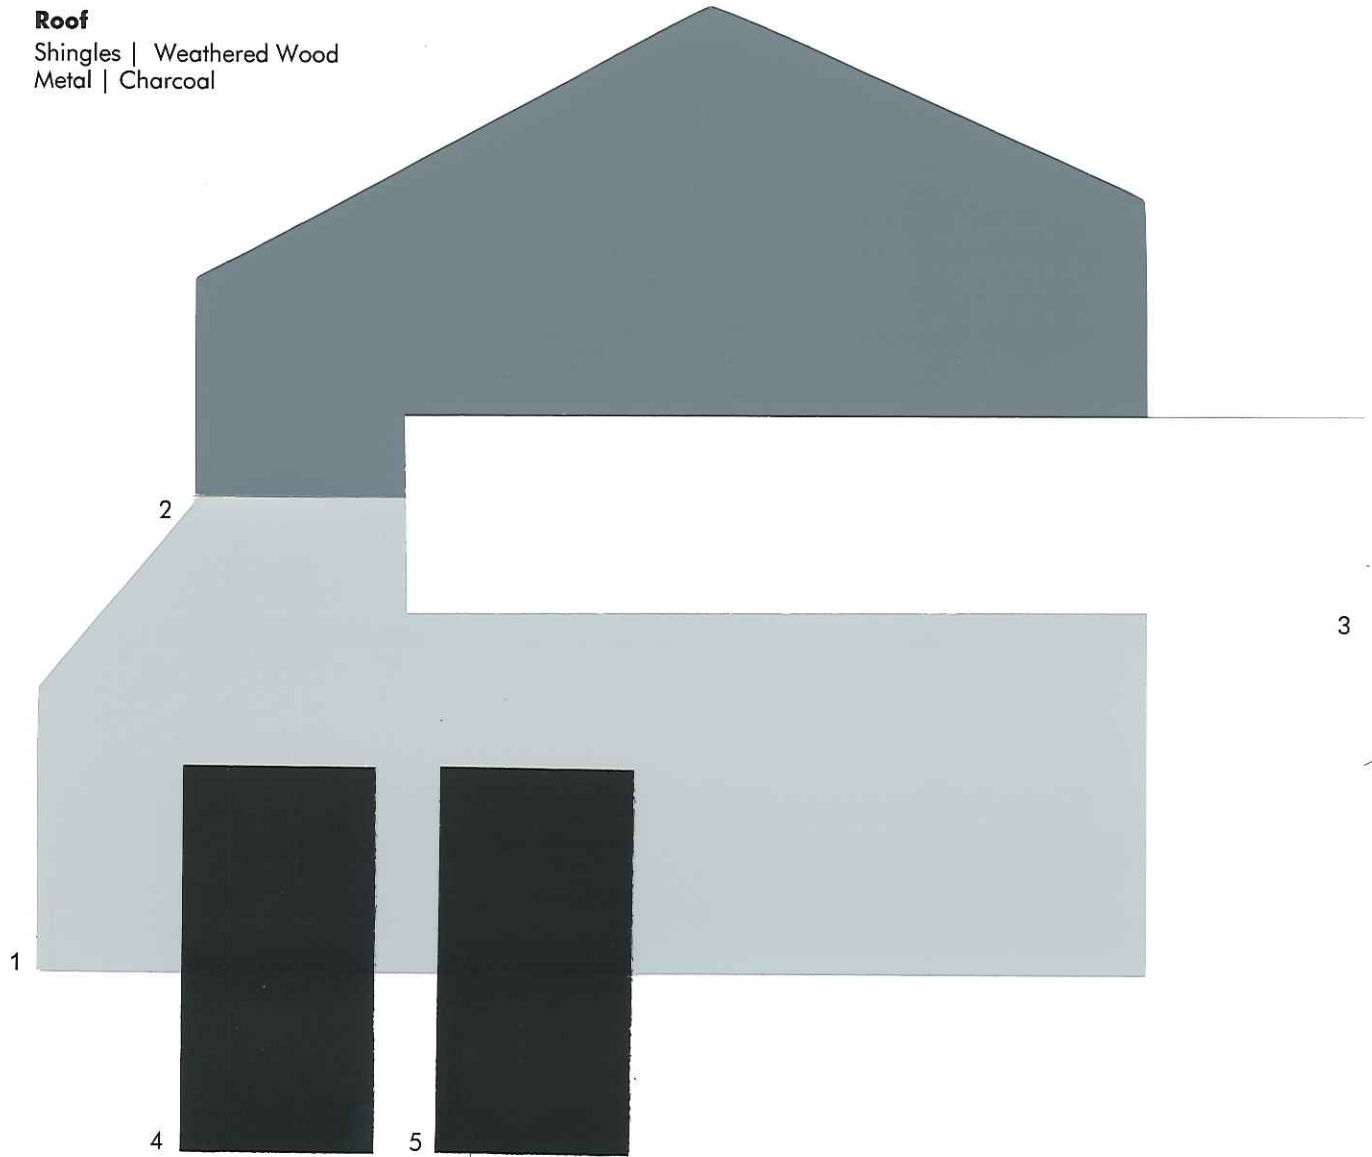

Roof

Shingles | Weathered Wood
Metal | Charcoal

K Hovnanian Companies

1 Siding	Light Mist	SW (2832)
2 Shake	Boothbay Blue	SW (6235)
3 Trim & Garage	Artic White	SW (7007)
4 Shutter	Black	SW (6258)
5 Door	Tricorn Black	SW 6258

THE
**FINISHING
TOUCH™**

13-03-0219

Color samples shown approximate
actual paint colors as closely as possible.