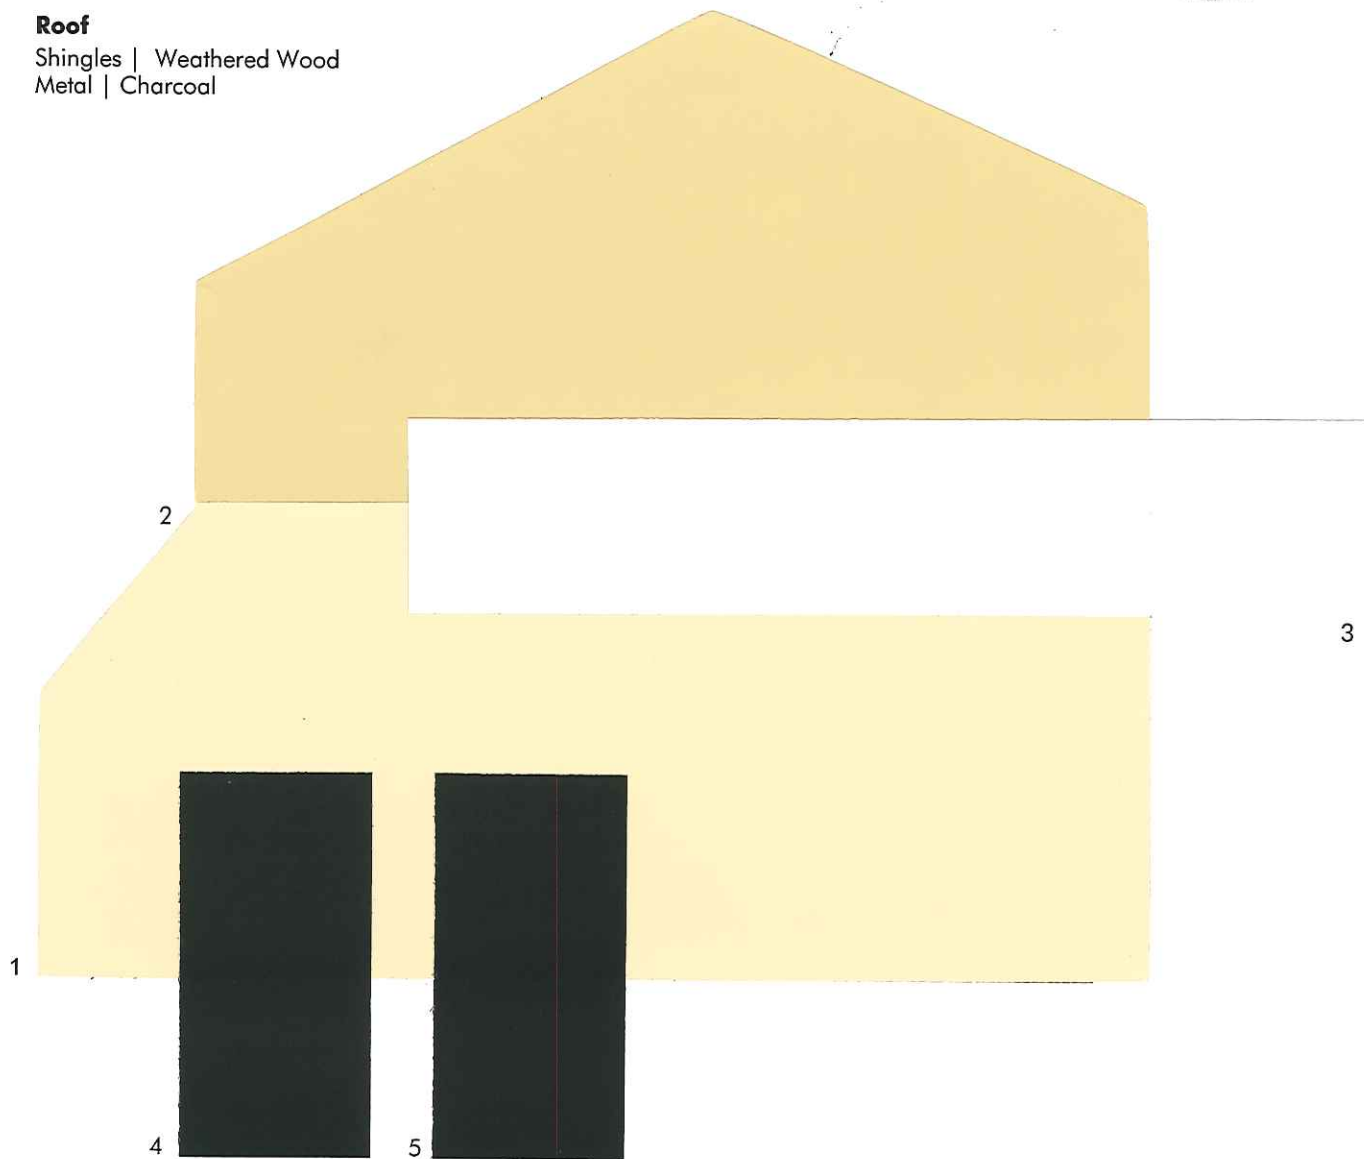

Roof

Shingles | Weathered Wood
Metal | Charcoal

**THE
FINISHING
TOUCH™**

13-03-0219

Color samples shown approximate
actual paint colors as closely as possible.

K Hovnanian Companies

1 Siding	Woodland Cream	SW (7684)
2 Shake	Harris Cream	SW (2834)
3 Trim & Garage	Artic White	SW (7007)
4 Shutter	Black	SW (6258)
5 Door	Tricorn Black	SW 6258