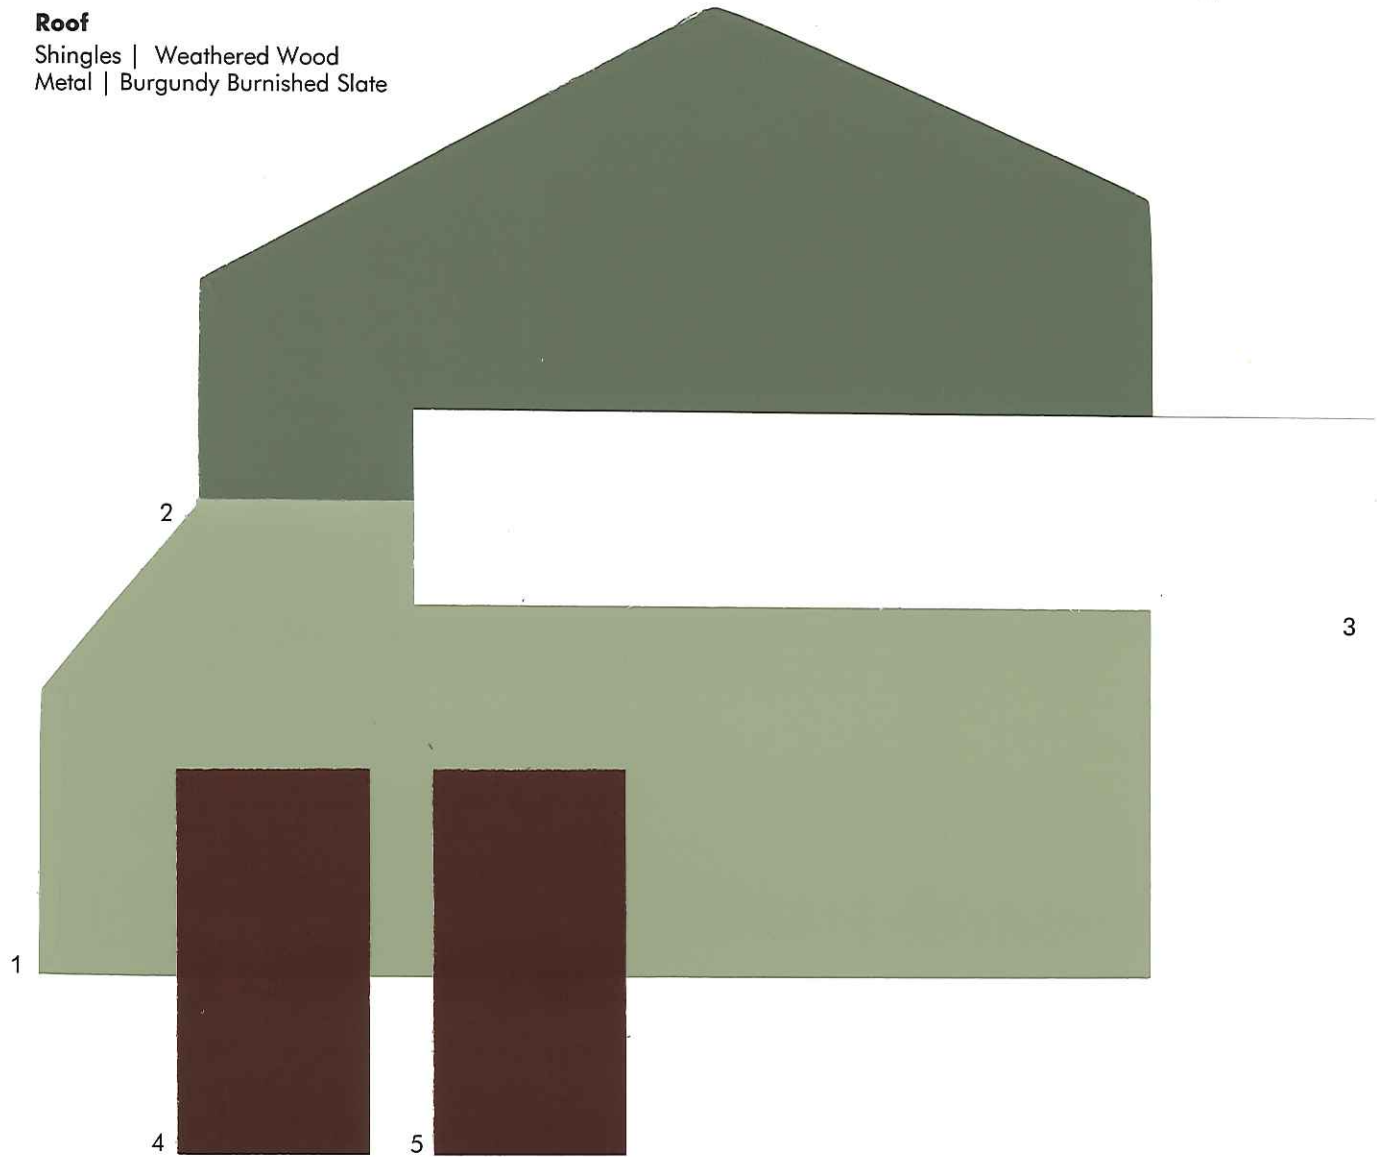

Roof

Shingles | Weathered Wood
Metal | Burgundy Burnished Slate

13-03-0219

Color samples shown approximate actual paint colors as closely as possible.

K Hovnanian Companies

1 Siding	Heathered Moss	SW (2826)
2 Shake	Mountain Sage	SW (2851)
3 Trim & Garage	Artic White	SW (7007)
4 Shutter	Bordeaux	SW (2801)
5 Door	Rookwood Dark Red	SW 2801