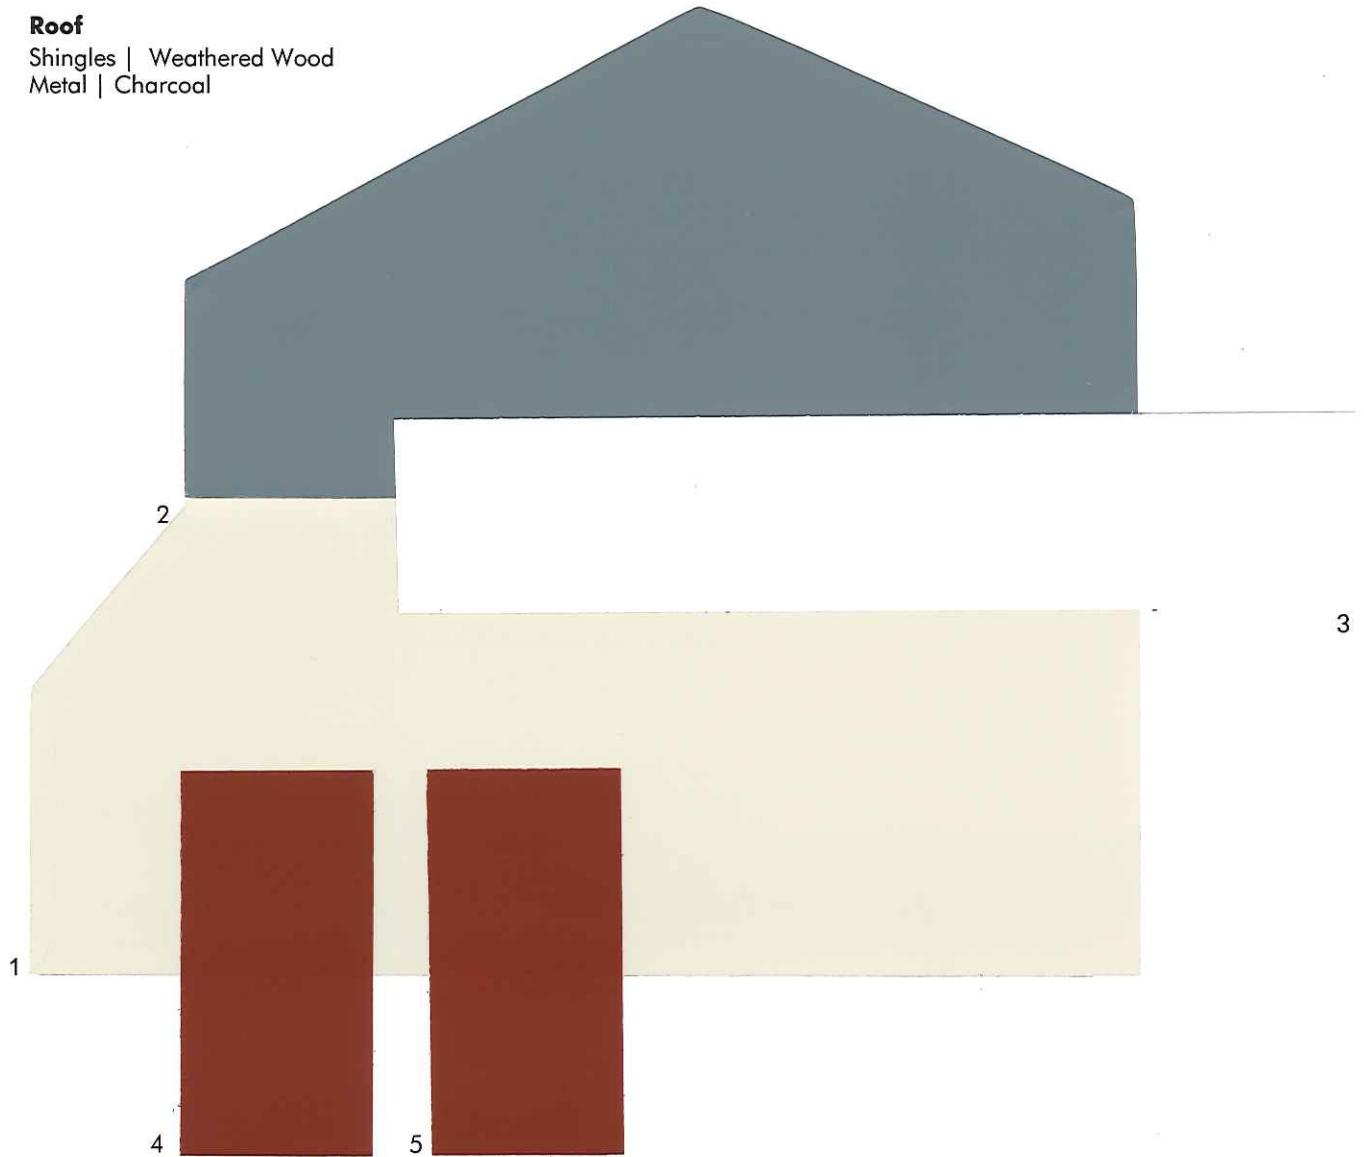

Roof

Shingles | Weathered Wood
Metal | Charcoal

**THE
FINISHING
TOUCH™**

13-03-0219

Color samples shown approximate
actual paint colors as closely as possible.

K Hovnanian Companies

1 Siding	Navajo Beige	SW (7541)
2 Shake	Boothbay Blue	SW (6235)
3 Trim & Garage	Artic White	SW (7007)
4 Shutter	Burgundy Red	SW (2839)
5 Door	Roycroft Copper Red	SW 2839