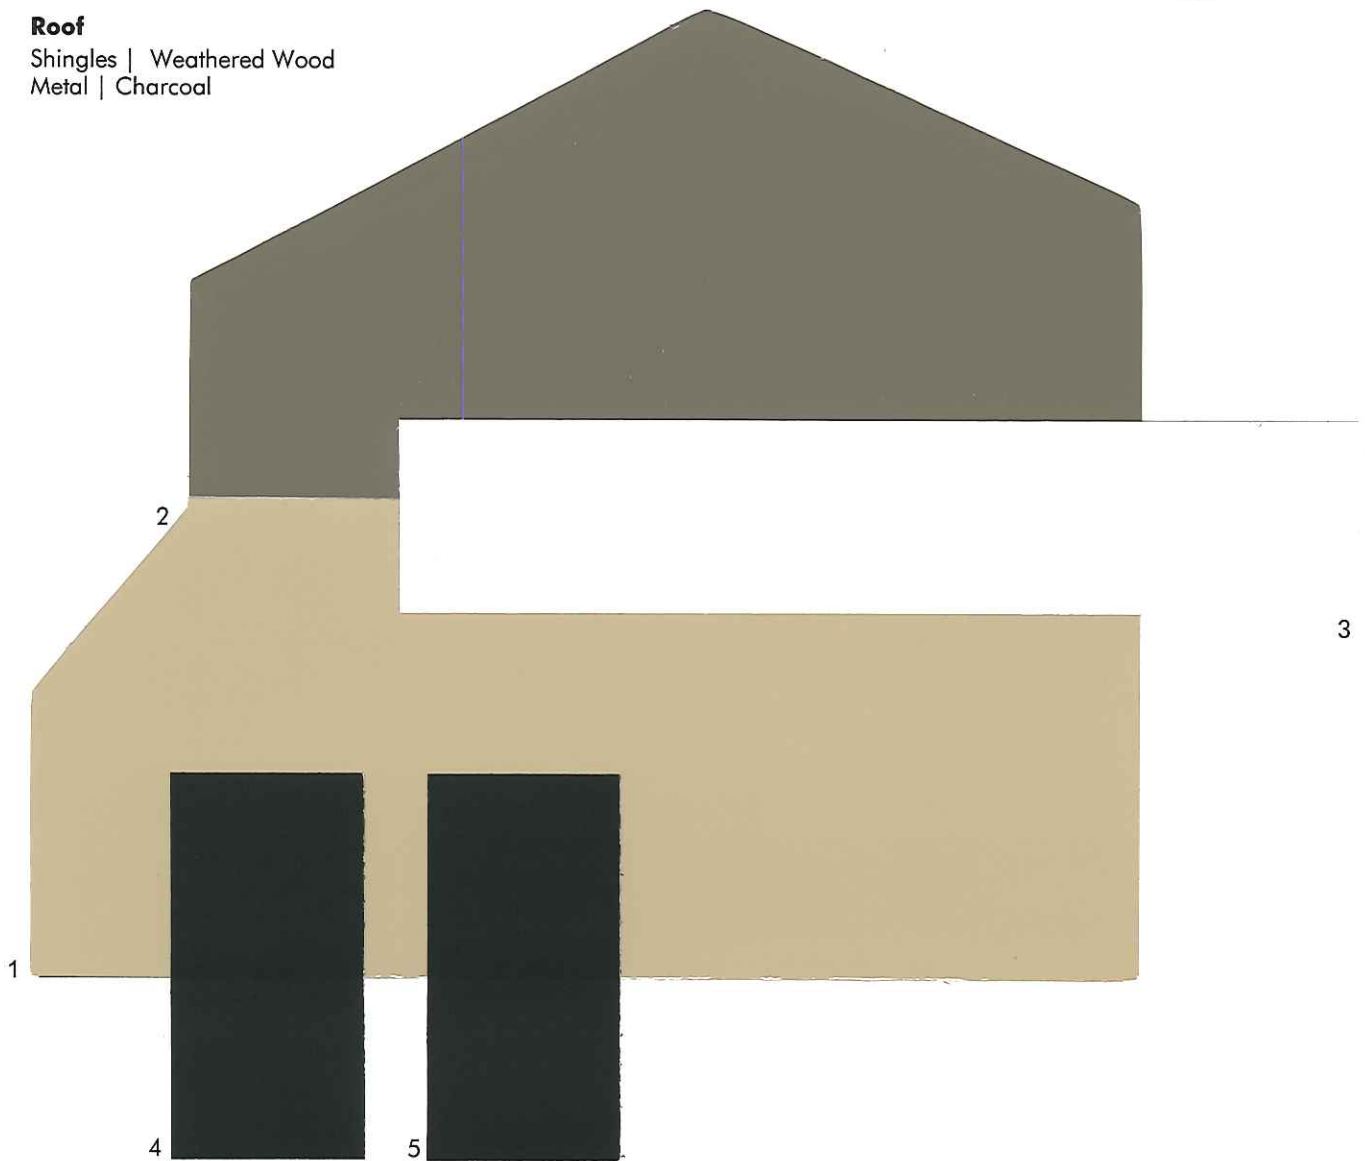

**THE
FINISHING
TOUCH™**

13-03-0219

Color samples shown approximate actual paint colors as closely as possible.

Roof

Shingles | Weathered Wood
Metal | Charcoal

13-03-0219

Color samples shown approximate
actual paint colors as closely as possible.