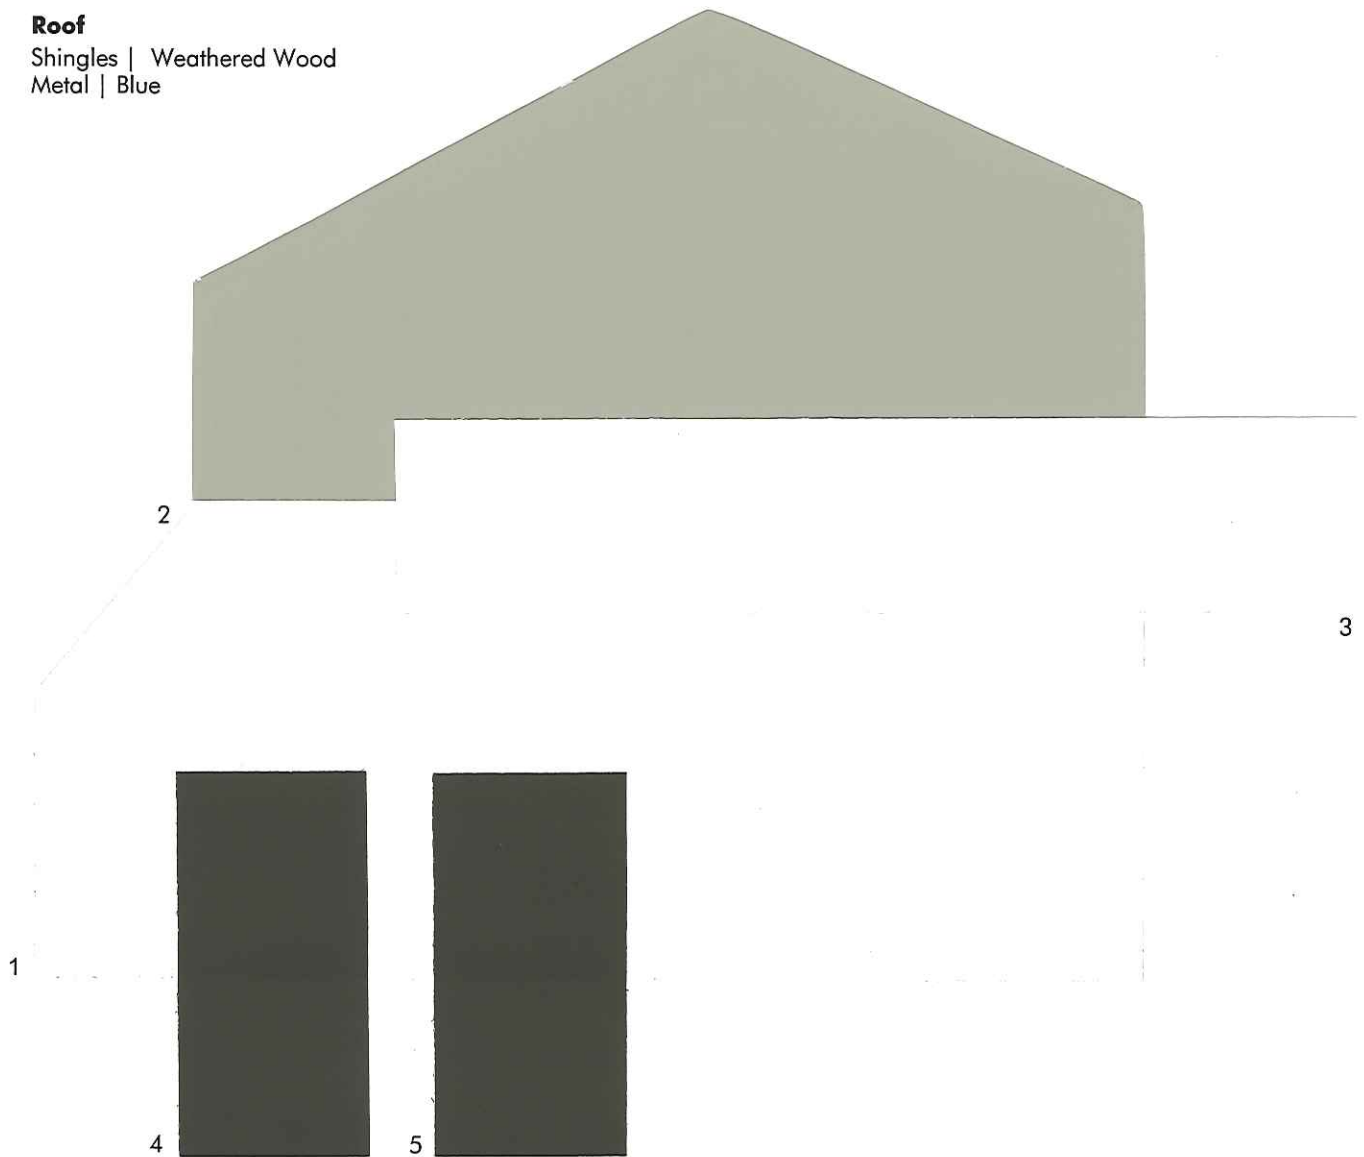

Roof

Shingles | Weathered Wood
Metal | Blue

**THE
FINISHING
TOUCH™**

13-03-0219

Color samples shown approximate
actual paint colors as closely as possible.

- 1 Siding
- 2 Shake
- 3 Trim & Garage
- 4 Shutter
- 5 Door

K Hovnanian Companies

Artic White	SW (7007)
Monterey Taupe	SW (7639)
Artic White	SW (7007)
Musket Brown	SW (7020)
Black Fox	SW 7020