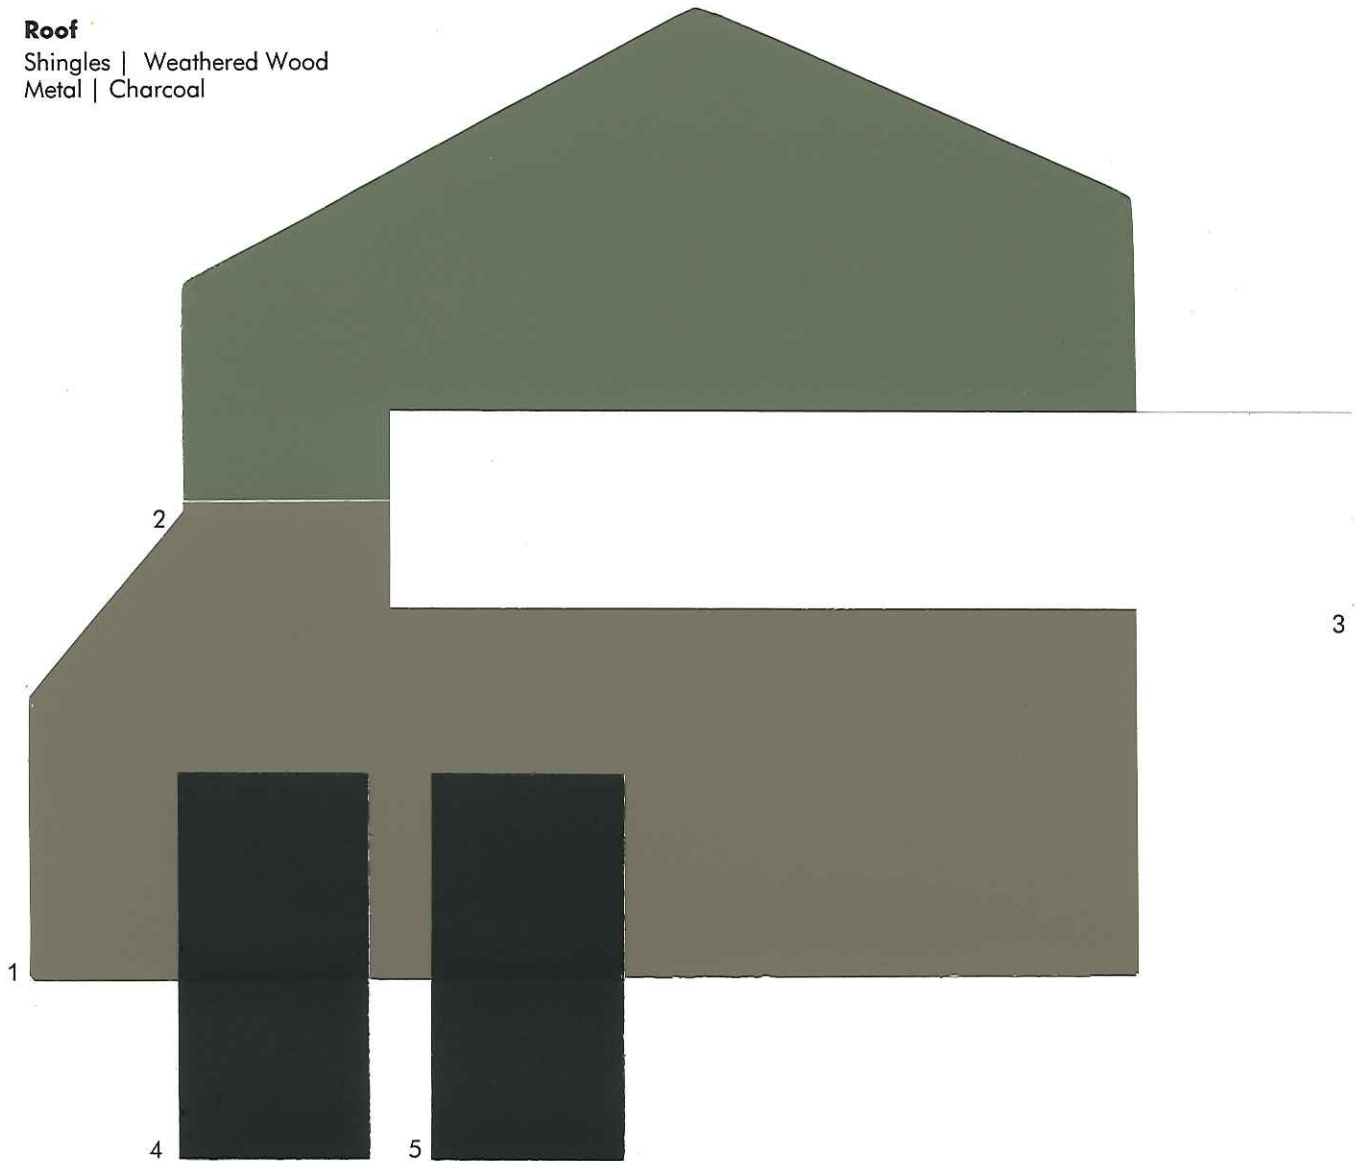

Roof

Shingles | Weathered Wood
Metal | Charcoal

K Hovnanian Companies

1 Siding	Timber Bark	SW (0038)
2 Shake	Mountain Sage	SW (2851)
3 Trim & Garage	Artic White	SW (7007)
4 Shutter	Black	SW (6258)
5 Door	Tricorn Black	SW 6258

**THE
FINISHING
TOUCH™**

13-03-0219

Color samples shown approximate
actual paint colors as closely as possible.