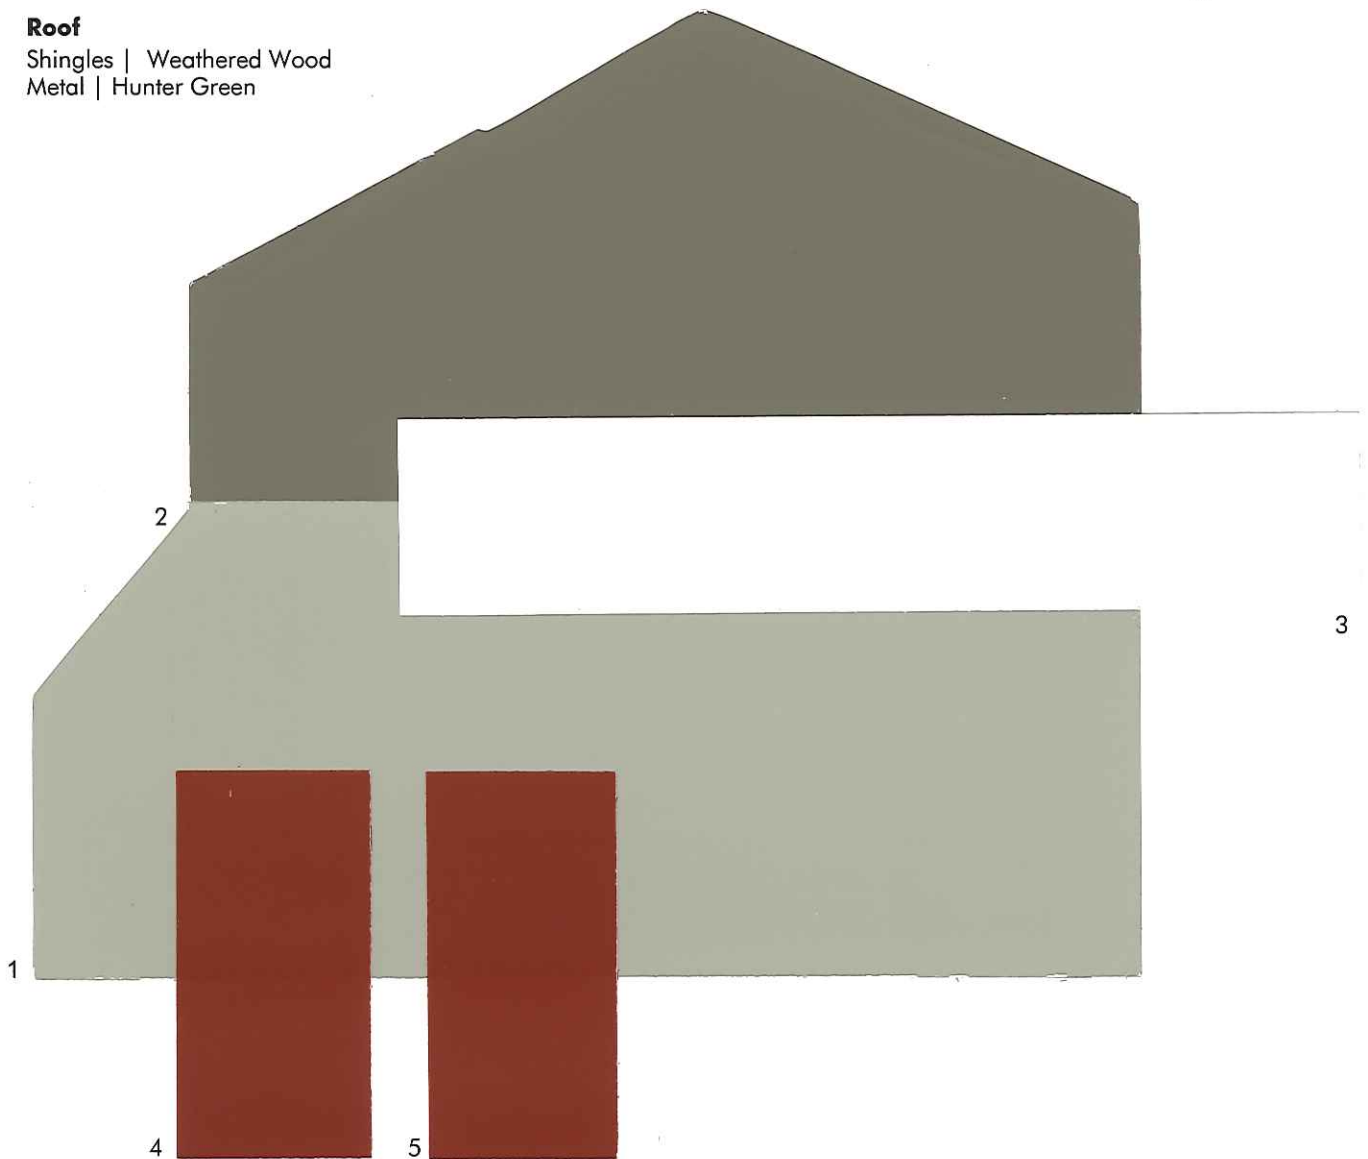

Roof

Shingles | Weathered Wood
Metal | Hunter Green

**THE
FINISHING
TOUCH™**

13-03-0219

Color samples shown approximate
actual paint colors as closely as possible.

K Hovnanian Companies

1 Siding	Monterey Taupe	SW (7639)
2 Shake	Timber Bark	SW (0038)
3 Trim & Garage	Artic White	SW (7007)
4 Shutter	Burgundy Red	SW (2839)
5 Door	Roycroft Copper Red	SW 2839