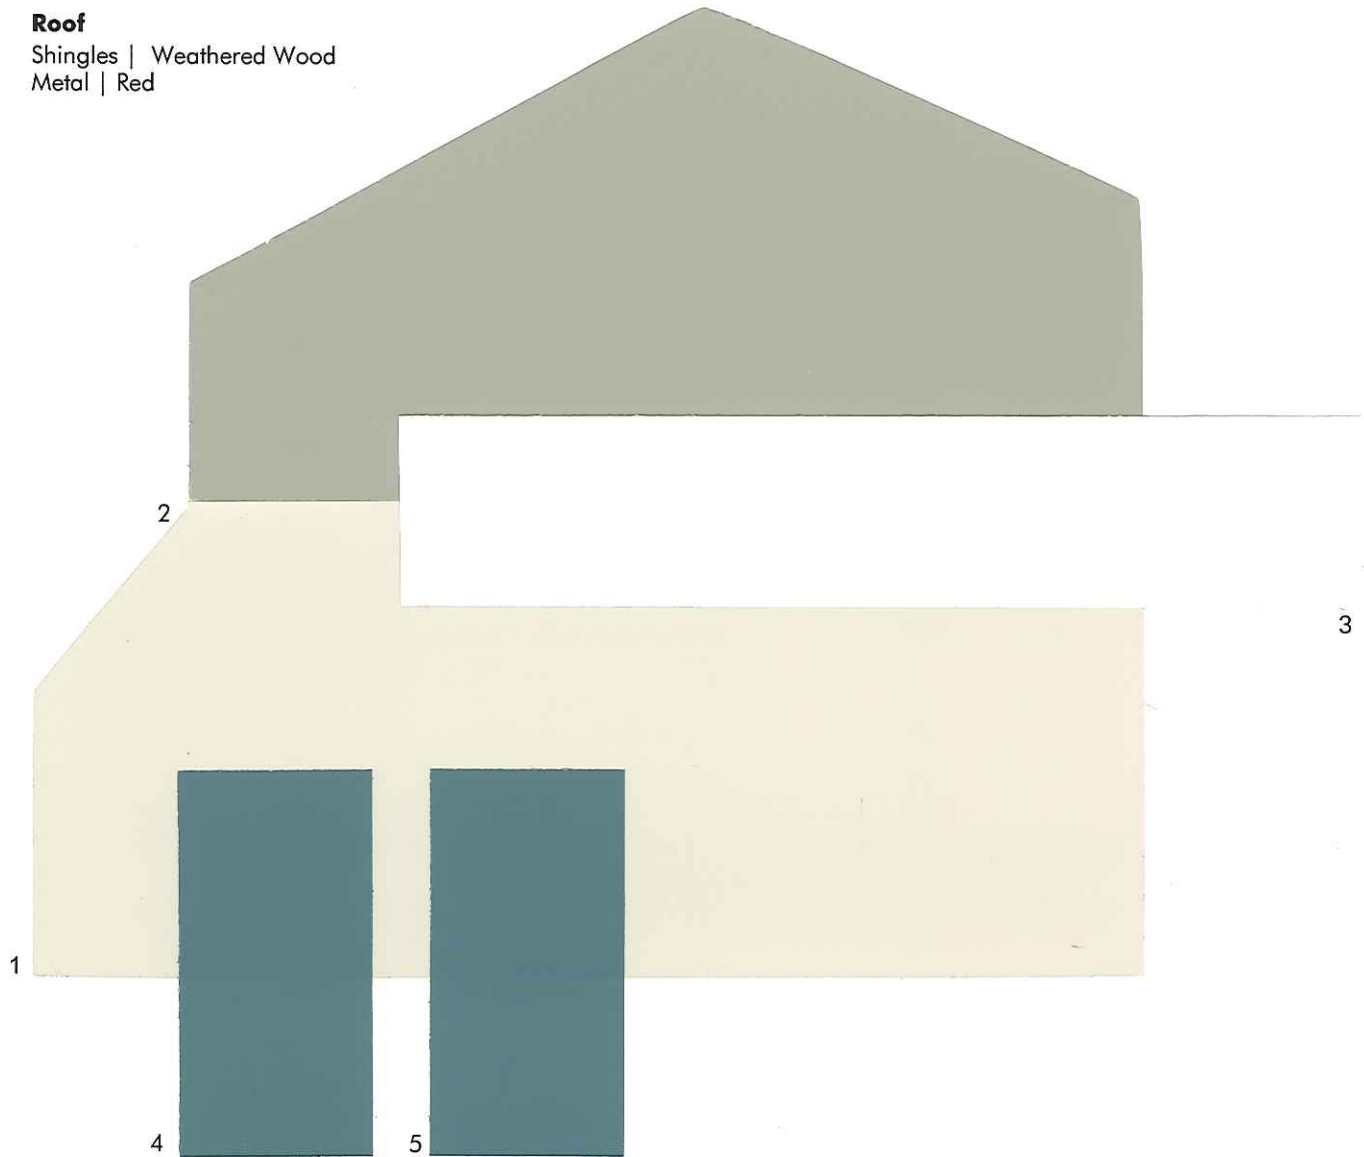

Roof

Shingles | Weathered Wood
Metal | Red

**THE
FINISHING
TOUCH™**

13-03-0219

Color samples shown approximate
actual paint colors as closely as possible.

K Hovnanian Companies

1 Siding	Navajo Beige	SW (7541)
2 Shake	Monterey Taupe	SW (7639)
3 Trim & Garage	Artic White	SW (7007)
4 Shutter	Wedgewood Blue	SW (7617)
5 Door	Mediterranean	SW 7617