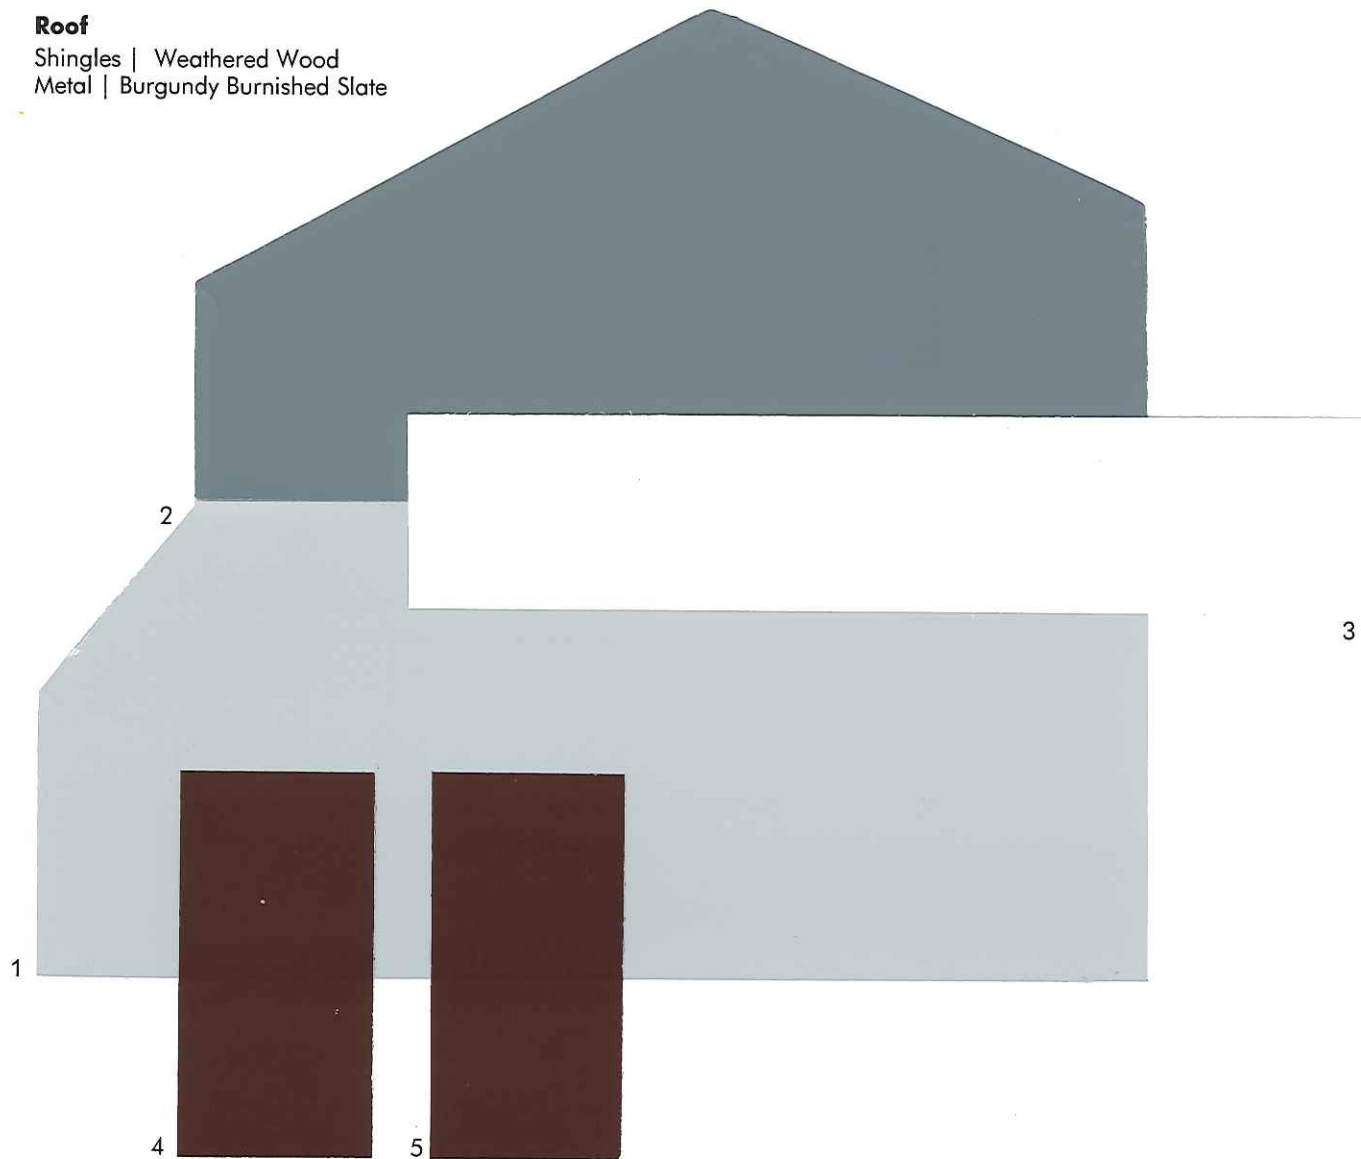

THE
**FINISHING
TOUCH™**

13-03-0219

Color samples shown approximate
actual paint colors as closely as possible.

Roof

Shingles | Weathered Wood
Metal | Burgundy Burnished Slate

**THE
FINISHING
TOUCH™**

13-03-0219