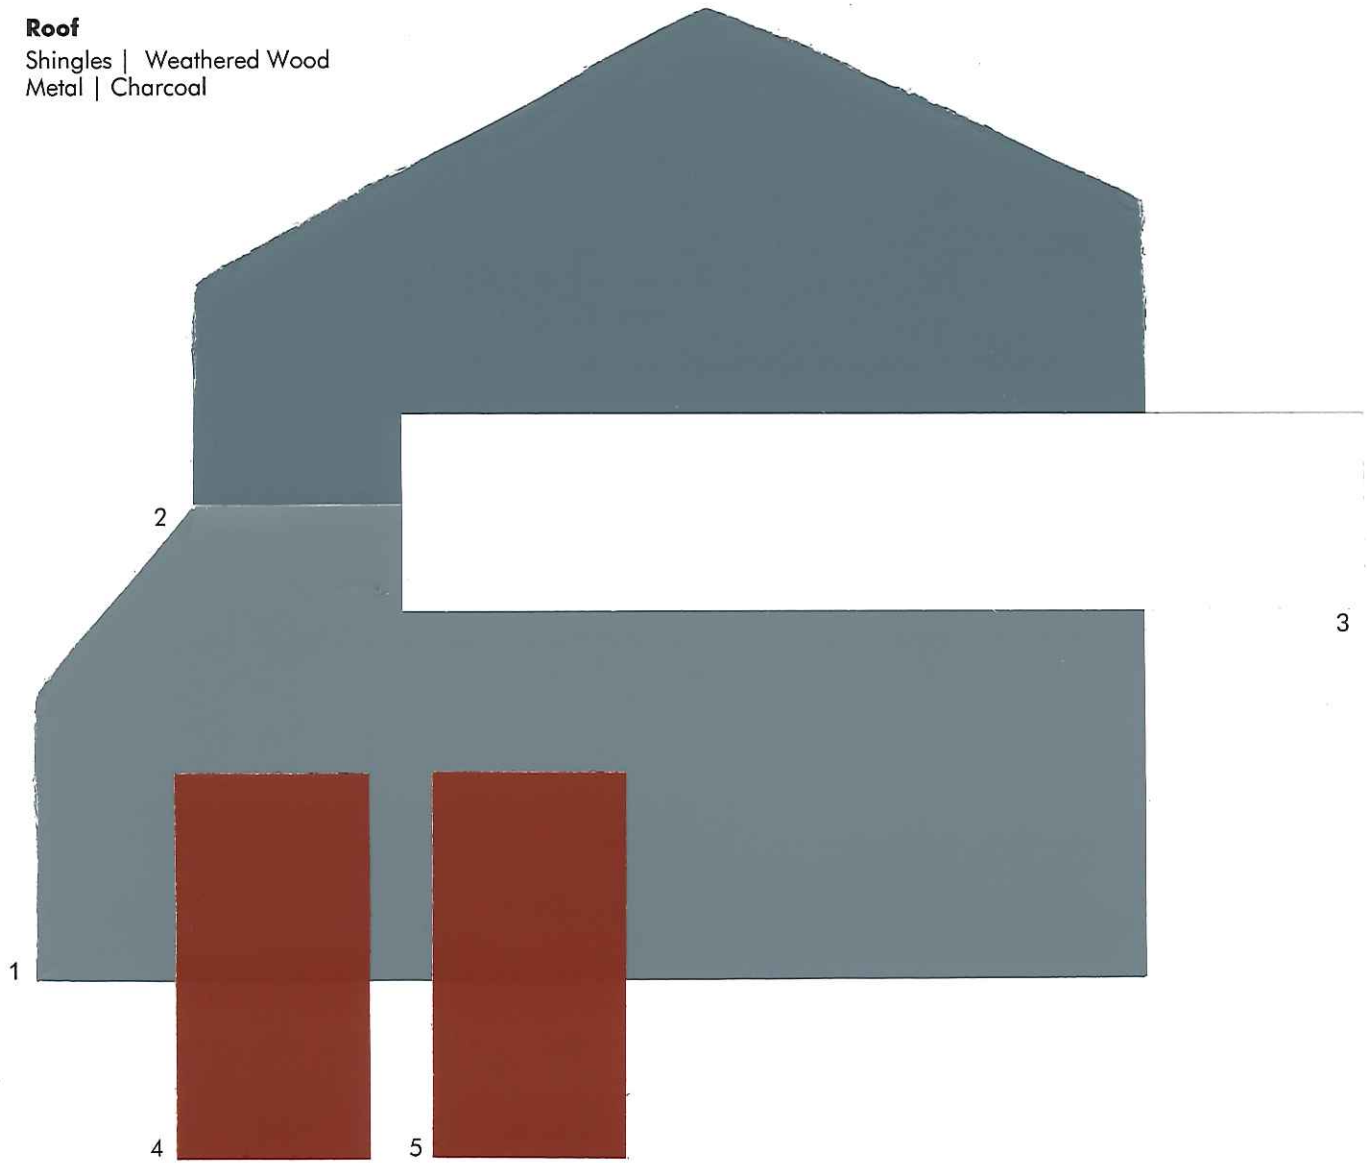

THE FINISHING TOUCH™

13-03-0219

Color samples shown approximate actual paint colors as closely as possible.

Roof

Shingles | Weathered Wood
Metal | Charcoal

13-03-0219

Color samples shown approximate
actual paint colors as closely as possible.