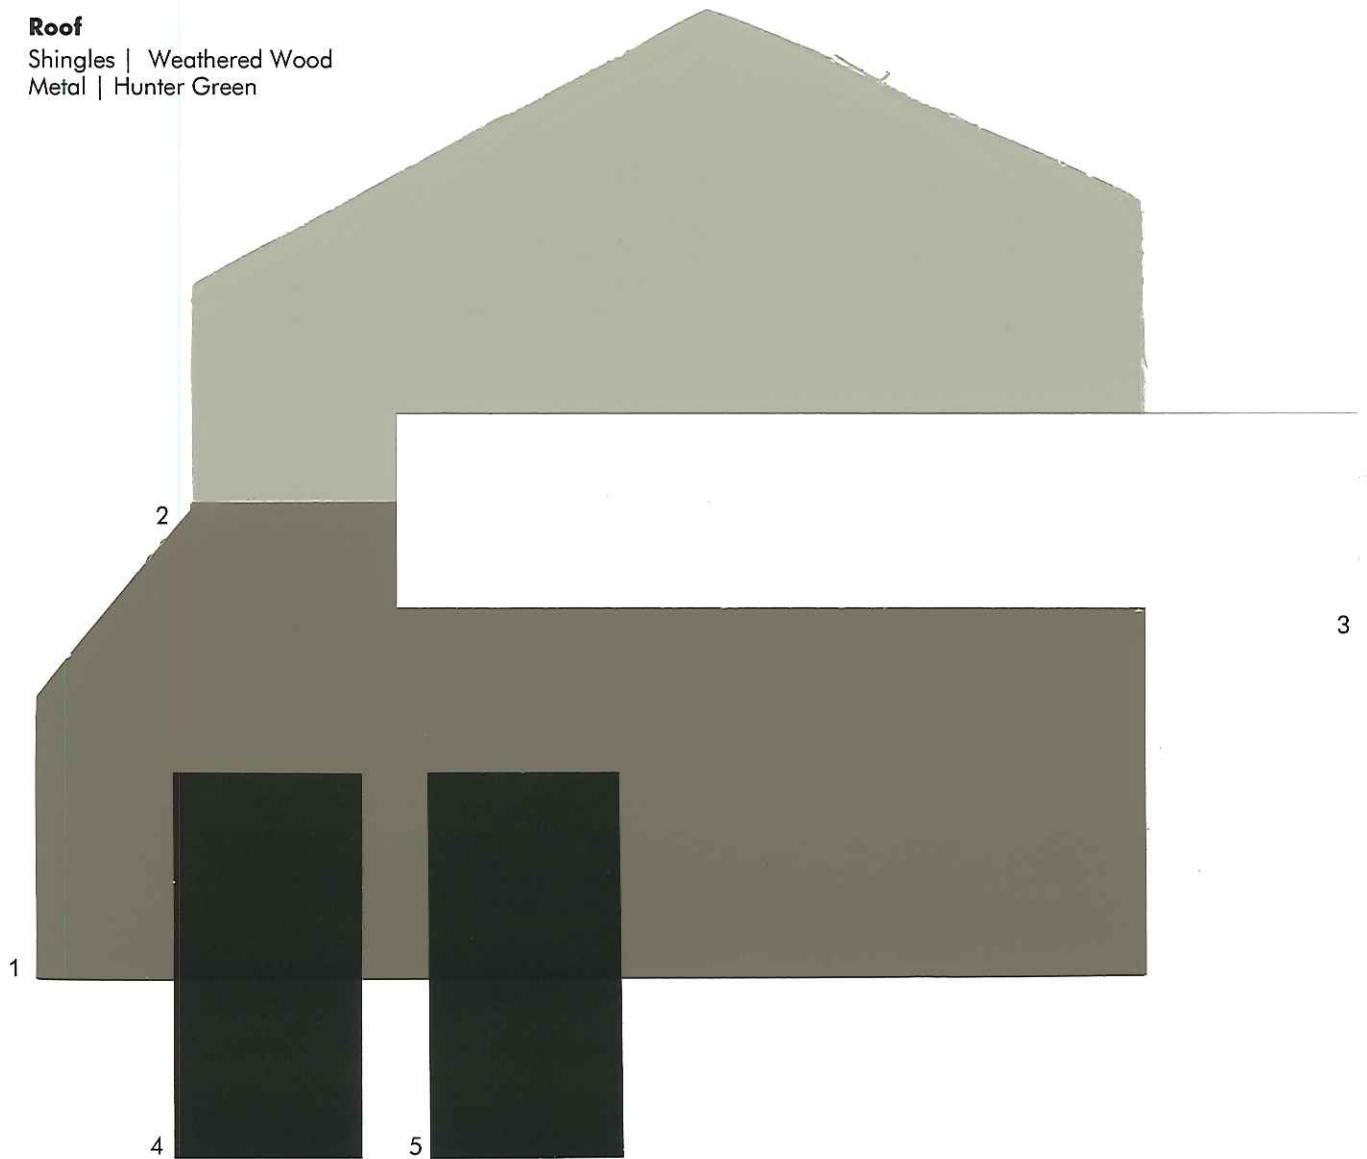

13-03-0219

Color samples shown approximate
actual paint colors as closely as possible.

Roof

Shingles | Weathered Wood
Metal | Hunter Green

**THE
FINISHING
TOUCH™**

13-03-0219

Color samples shown approximate
actual paint colors as closely as possible.