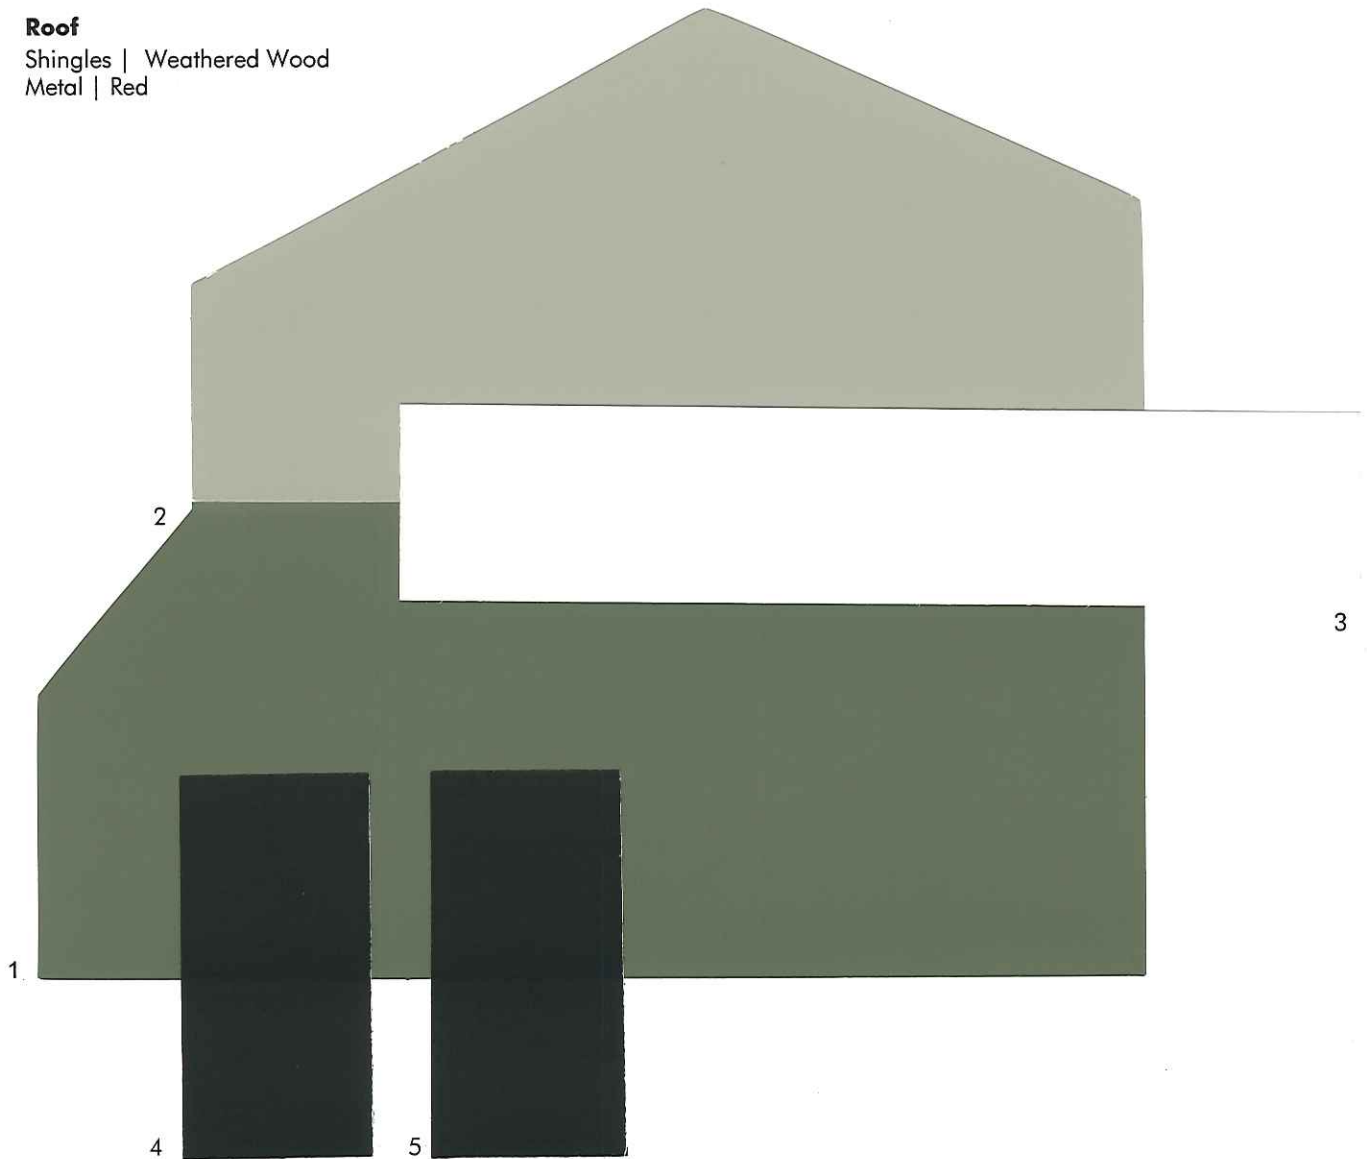

Roof

Shingles | Weathered Wood
Metal | Red

K Hovnanian Companies

1 Siding	Mountain Sage	SW (2851)
2 Shake	Monterey Taupe	SW (7639)
3 Trim & Garage	Artic White	SW (7007)
4 Shutter	Black	SW (6258)
5 Door	Tricorn Black	SW 6258

THE FINISHING TOUCH™

13-03-0219

Color samples shown approximate actual paint colors as closely as possible.