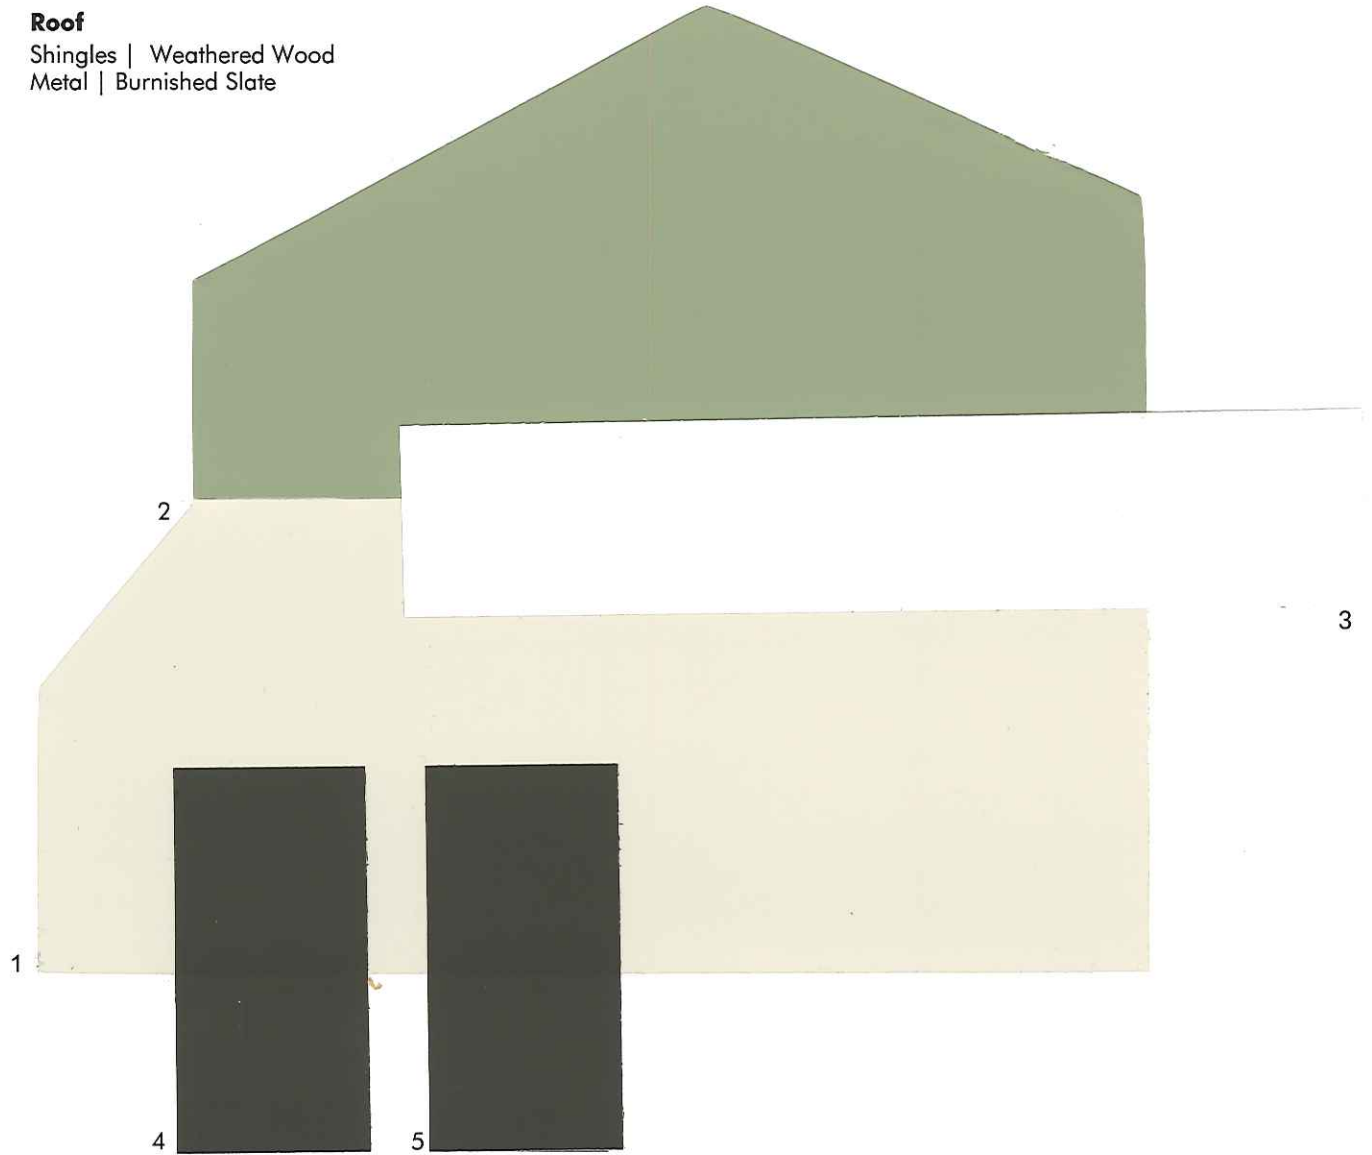

Roof

Shingles | Weathered Wood
Metal | Burnished Slate

**THE
FINISHING
TOUCH™**

13-03-0219

Color samples shown approximate
actual paint colors as closely as possible.

K Hovnanian Companies

1 Siding	Navajo Beige	SW (7541)
2 Shake	Heathered Moss	SW (2826)
3 Trim & Garage	Artic White	SW (7007)
4 Shutter	Musket Brown	SW (7020)
5 Door	Black Fox	SW 7020