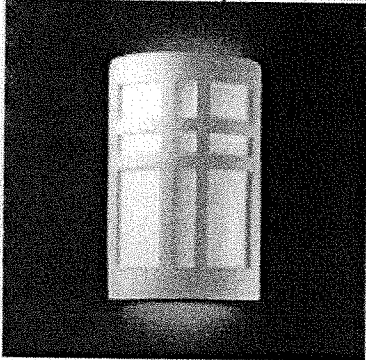

FRONT & BACK PATIO LIGHTS

Townhouse Tennis III Outdoor Patio Lighting

The original outdoor lighting sconces are made by Justice Design.

The back patio and deck have the Small Cross Window open on top and bottom, Model No. 7285W. Justice Design sells it direct for \$196.20.

The front courtyard is the Large Cross Window, Model No. 7295W. \$219.60

Cross Window

Justice Design.com

Back = 7285W \approx \$230.⁰⁰

front = 7295W \approx \$200.⁰⁰ (187.⁰⁰)