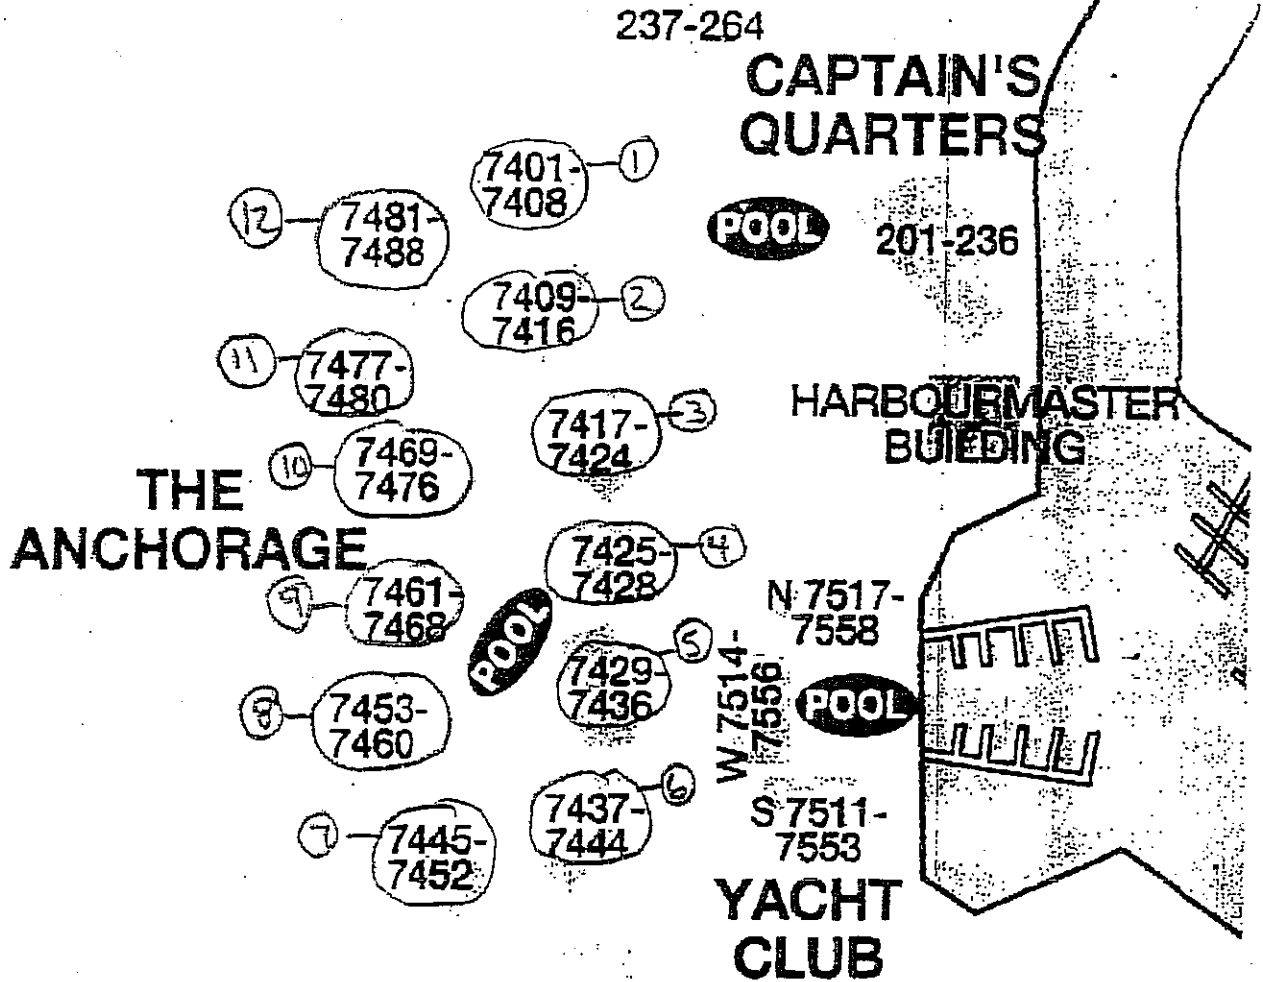

ANC

EVEN'S = TOP VILLAS

ODD'S = BOTTOM VILLAS

LEGEND

■ = Resort Landmarks

SHELTER