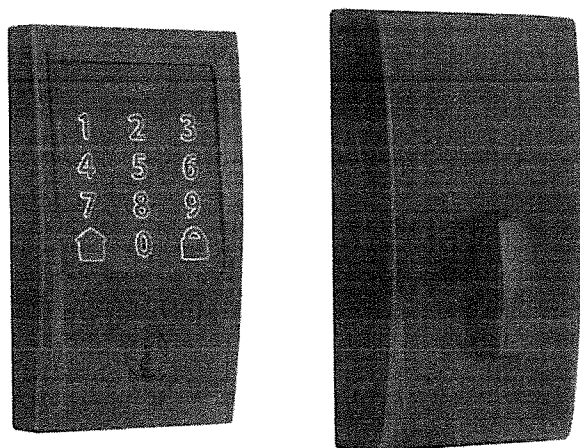

The WiFi Enabled Deadbolt Lock (no subscription required)

Areawide

Decorative Hardware
& Locksmith, Inc.

P.O. Box 6975, Hilton Head SC 29938
843-686-4007
Fax-843-686-4503

Quote:

The Charles Residences Electronic Lock Option

REVISED 06/21/2023

<u>Part Number/Description</u>	<u>Qty.</u>	<u>Cost Each</u>	<u>Costs Ext.</u>
Wifi Enabled Electronic Deadbolt <i>Available In Satin Black Finish</i> <i>Approximate 2 To 4 Weeks Lead Time</i> <i>Does require an additional hole to be drilled above the existing lock</i> <i>Does require that the existing lock be disabled to act as a passage lock</i> <i>No subscription required</i>	1	440.00	440.00
<u>Labor/Description</u>			
Service Call / Trip Charge	1	75.00	75.00
Labor Total For Installation Of Parts Listed Above Includes disablement of the current mortise lock to act as a passage only, full installation of the WiFi enabled deadbolt & program / set up the lock for homeowner use and instructions to the homeowner on the operation of the lock.	1	275.00	275.00
<u>Totals</u>			
Parts Sub-Total			440.00
SC Sales Tax 7%			30.80
Parts Total			470.80
Labor Totals			350.00
Grand Total			820.80