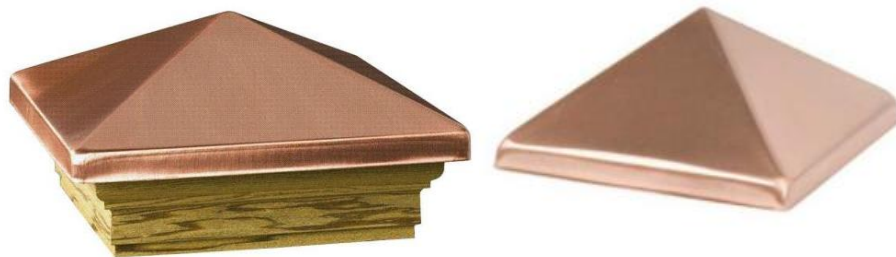

ARBORWOOD/WILLOWS, HOA

MAILBOX STANDARDS

ARBORWOOD

SW 6454
Shamrock
Interior / Exterior
Location Number: 158-C7

WILLOWS

SW 6258
Tricorn Black
Interior / Exterior
Location Number: 251-C1

Copper Post Pyramid Cap – All Homes

Available conveniently from Home Depot or similar stores. Sold as single piece or just top; visible wood of single piece must be painted to match the respective post.