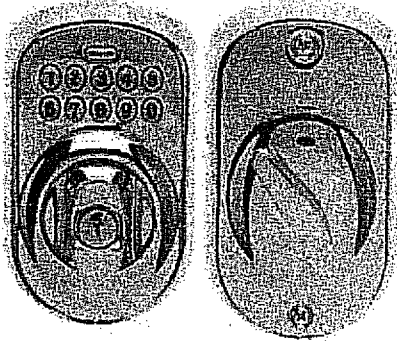

Camelot Bright Brass Keypad Deadbolt

\$128.00/Each

Camelot Bright Brass Keypad Entry with Flex Lock with ...

\$177.75/Each

Plymouth Satin Chrome Elan Keypad Lever

\$187.28/Each

Schlage Plymouth Bright Brass Keypad Deadbolt

Model # BE365 PLY 505 605 Internet # 100608037

★★★★ 5/5 Reviews (7) Write a Review

\$128.00 /EA-Each

Free Shipping

Zoom View Product Demo

COLLECTIONS 45

Description

This Plymouth keypad deadbolt offers keyless access and provide maximum security protection to make your life more convenient. Install and program in minutes with no wiring required. Schlage has built a legacy of providing the highest level of security to homes and businesses; install a Schlage, and you install nearly a century of total dedication to security, quality and innovation.